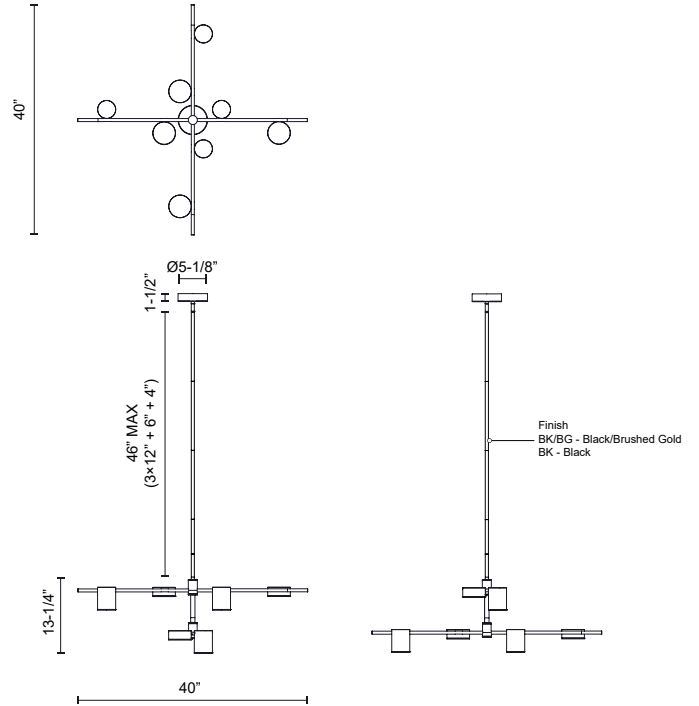

JAYDEN
CH96840
CHANDELIERS

PROJECT

SPECIFICATION DETAILS

Fixture Dimensions	L40" x W40" x H13-1/4"
Light Source	LED with DC Driver
Wattage	57W
Total Lumens	4650lm
Delivered Lumens	BK-1815lm*; BK/BG-2035lm*;
Voltage	120V
Color Temperature	3000K
CRI (Ra)	90CRI
Optional Color Temps	2700K - 5000K Available, Minimum Order Quantities Apply
LED Rated Life	50,000 hours
Dimming	100% - 10%, TRIAC or ELV Dimmer (Not Included)
Diffuser Details	Frosted Acrylic
Adjustable	Yes
Rod Length	46" Max (3x12" + 1x6" + 1x4")
Wire Length	120"
Minimum Hang Height	20"
Sloped Ceiling Adaptable	Yes, Up to 45 Degrees
Location	Dry
CEC Title 24 JA8	Yes, JA8-2022
Illumination Direction	Down
Canopy Dimensions	D5-1/8" x H1-1/2"
Paint Finish	BG01; BK02;

* For custom options, consult factory for details.

* For warranty information, please visit www.kuzcolighting.com/warranty

DESCRIPTION

Nature takes on modern form in the Jayden Collection. This family of products inspires movement and flow throughout your space with various-sized lamps. Frosted diffusers allow for soft, natural lighting that adds depth and dimension to a room. Available in Black/Brushed Gold or Black with adjustable arms.

KUZCO

CANADA: 19054 28TH AVENUE - SURREY, BC V3Z 6M3
USA: 3035 E. LONE MOUNTAIN ROAD - LAS VEGAS, NV 89081

WWW.KUZCOLIGHTING.COM

© 2023 KUZCO LIGHTING. ALL RIGHTS RESERVED.

COMMENT