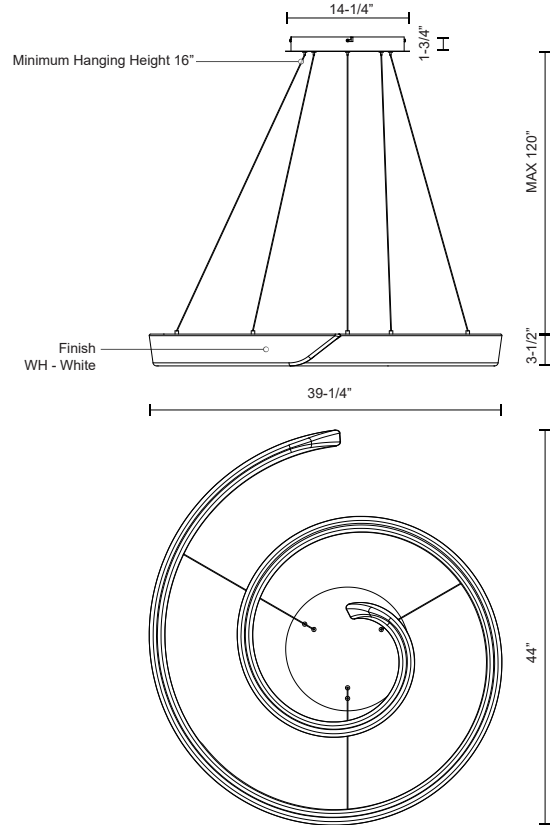

**FLEUR
CH96644
CHANDELIERS**

PROJECT

DESCRIPTION

A floating spiral of diffusive light the FLEUR series is both minimal and adaptive. The asymmetrical flowing design of the LED chandelier allows for a unique adjustment, the fixture may remain planar or expand upward to resemble a helix. Available in 3 distinct sizes.

SPECIFICATION DETAILS

* For custom options, consult factory for details.

Fixture Dimensions	D44" x H3-1/2"
Light Source	LED with DC Driver
Wattage	85W
Total Lumens	8400lm
Delivered Lumens	7050lm
Voltage	120V
Color Temperature	3000K
CRI (Ra)	90CRI
Optional Color Temps	2700K - 5000K Available, Minimum Order Quantities Apply
LED Rated Life	50,000 hours
Dimming	100% - 10%, TRIAC or ELV Dimmer (Not Included)
Diffuser Details	White Acrylic Diffuser
Adjustable	Yes
Wire Length	120" Max
Wire Type	Clear Coaxial Wire
Location	Dry
Warranty	5 Years
Canopy Dimensions	D14-1/4" x H1-3/4"
Finish Option(s)	White