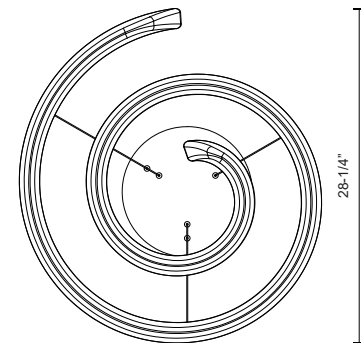

FLEUR
CH96628
CHANDELIERS

PROJECT

DESCRIPTION

A floating spiral of diffusive light the FLEUR series is both minimal and adaptive. The asymmetrical flowing design of the LED chandelier allows for a unique adjustment, the fixture may remain planar or expand upward to resemble a helix. Available in 3 distinct sizes.

SPECIFICATION DETAILS

* For custom options, consult factory for details.

Fixture Dimensions	D28-1/4" x H3-1/2"
Light Source	LED with DC Driver
Wattage	42W
Total Lumens	4200lm
Delivered Lumens	3690lm
Voltage	120V
Color Temperature	3000K
CRI (Ra)	90CRI
Optional Color Temps	2700K - 5000K Available, Minimum Order Quantities Apply
LED Rated Life	50,000 hours
Dimming	100% - 10%, TRIAC or ELV Dimmer (Not Included)
Diffuser Details	White Acrylic Diffuser
Adjustable	Yes
Wire Length	120" Max
Wire Type	Clear Coaxial Wire
Location	Dry
Warranty	5 Years
CEC Title 24 JA8	Yes, JA8-19
Canopy Dimensions	D11-1/2" x H1-3/4"
Finish Option(s)	White