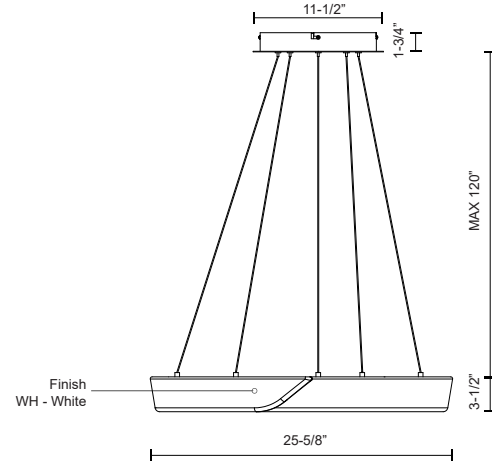

FLEUR
CH96628
CHANDELIERS

PROJECT

DESCRIPTION

A floating spiral of diffusive light the FLEUR series is both minimal and adaptive. The asymmetrical flowing design of the LED chandelier allows for a unique adjustment, the fixture may remain planar or expand upward to resemble a helix. Available in 3 distinct sizes.

SPECIFICATION DETAILS

* For custom options, consult factory for details.

Fixture Dimensions	D28-1/4" x H3-1/2"
Light Source	LED with DC Driver
Wattage	42W
Total Lumens	4200lm
Delivered Lumens	3690lm
Voltage	120V
Color Temperature	3000K
CRI (Ra)	90CRI
Optional Color Temps	2700K - 5000K Available, Minimum Order Quantities Apply
LED Rated Life	50,000 hours
Dimming	100% - 10%, TRIAC or ELV Dimmer (Not Included)
Diffuser Details	White Acrylic Diffuser
Adjustable	Yes
Wire Length	120" Max
Wire Type	Clear Coaxial Wire
Location	Dry
Warranty	5 Years
CEC Title 24 JA8	Yes, JA8-19
Canopy Dimensions	D11-1/2" x H1-3/4"
Finish Option(s)	White