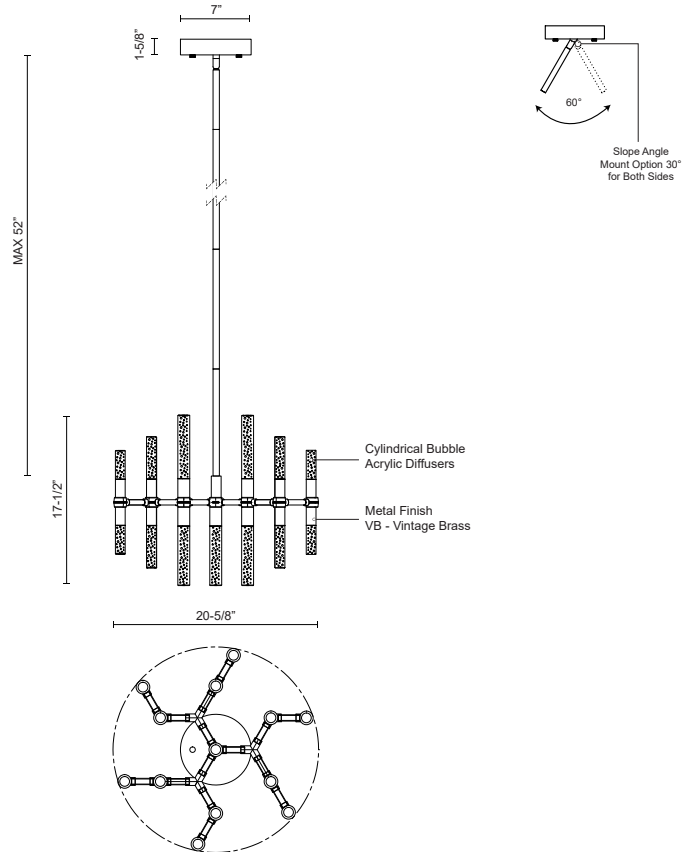

**TURIN
CH9621
CHANDELIERS**

PROJECT

CH9621-VB
Vintage Brass

SPECIFICATION DETAILS

Fixture Dimensions	D20-5/8" x H17-1/2"
Light Source	LED with DC Driver
Wattage	65W
Total Lumens	5500lm
Delivered Lumens	3850lm*
Voltage	120V
Color Temperature	3000K
CRI (Ra)	90CRI
Optional Color Temps	2700K - 5000K Available, Minimum Order Quantities Apply
LED Rated Life	50,000 hours
Dimming	100% - 10%, TRIAC or ELV Dimmer (Not Included)
Diffuser Details	Acrylic Encased with Bubbles
Adjustable	Yes
Rod Length	52" Max (3x12" + 2x6" + 1x4")
Sloped Ceiling Adaptable	No
Location	Dry
Canopy Dimensions	D7" x H1-5/8"

* For custom options, consult factory for details.

* For warranty information, please visit www.kuzcolighting.com/warranty

DESCRIPTION

Single-stem mounted interior pendant with circular ceiling plan. 13 parallel pipes, vertically arranged, deliver up/down illumination from its champagne-bubbled acrylic ends. 13 downlights plus 12 uplights hung from the single canopy in formation reminiscent of a honeycomb.