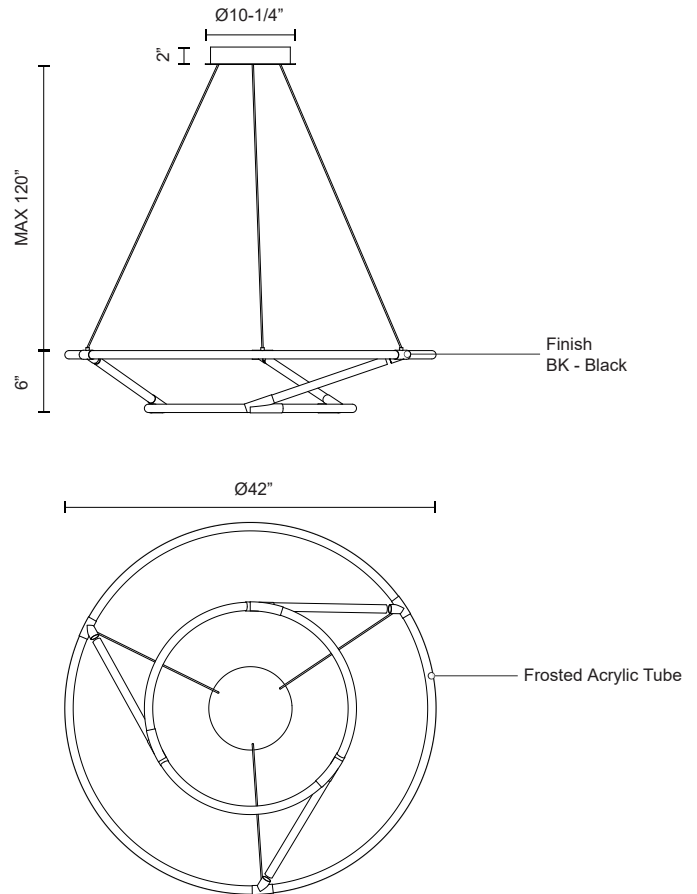

CHICAGO LOOP CH95942

CHANDELIERS

PROJECT

CH95942-BK
Black

SPECIFICATION DETAILS

* For custom options, consult factory for details.

Fixture Dimensions	D42" x H6"
Light Source	LED
Wattage	85W
Total Lumens	6800lm
Delivered Lumens	BK-3900lm*
Voltage	120V
Color Temperature	3000K
CRI (Ra)	>90
Optional Color Temps	2700K - 5000K Available, Minimum Order Quantities Apply
LED Rated Life	50,000 hours
Dimming	100% - 10%, TRIAC or ELV Dimmer (Not Included)
Diffuser Details	Frosted Acrylic
Adjustable	Yes
Wire Length	120" Max
Wire Type	Color Matching Coaxial Wire
Location	Dry
Warranty	5 Years
Canopy Dimensions	D10-1/4" x H2"

DESCRIPTION

A dramatic centre piece that draws the eye, the Chicago Loop is a tiered pendant featuring two circular forms created by hollow acrylic lenses and joining axis, casting an even 360° illumination. Available in a frosted lens and black finish.