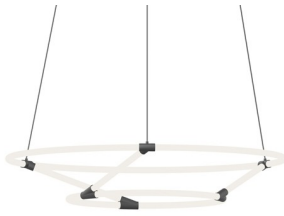

CHICAGO LOOP CH95942

CHANDELIERS

PROJECT

CH95942-BK
Black

SPECIFICATION DETAILS

* For custom options, consult factory for details.

Fixture Dimensions	D42" x H6"
Light Source	LED
Wattage	85W
Total Lumens	6800lm
Delivered Lumens	BK-3900lm*
Voltage	120V
Color Temperature	3000K
CRI (Ra)	>90
Optional Color Temps	2700K - 5000K Available, Minimum Order Quantities Apply
LED Rated Life	50,000 hours
Dimming	100% - 10%, TRIAC or ELV Dimmer (Not Included)
Diffuser Details	Frosted Acrylic
Adjustable	Yes
Wire Length	120" Max
Wire Type	Color Matching Coaxial Wire
Location	Dry
Warranty	5 Years
Canopy Dimensions	D10-1/4" x H2"

DESCRIPTION

A dramatic centre piece that draws the eye, the Chicago Loop is a tiered pendant featuring two circular forms created by hollow acrylic lenses and joining axis, casting an even 360° illumination. Available in a frosted lens and black finish.