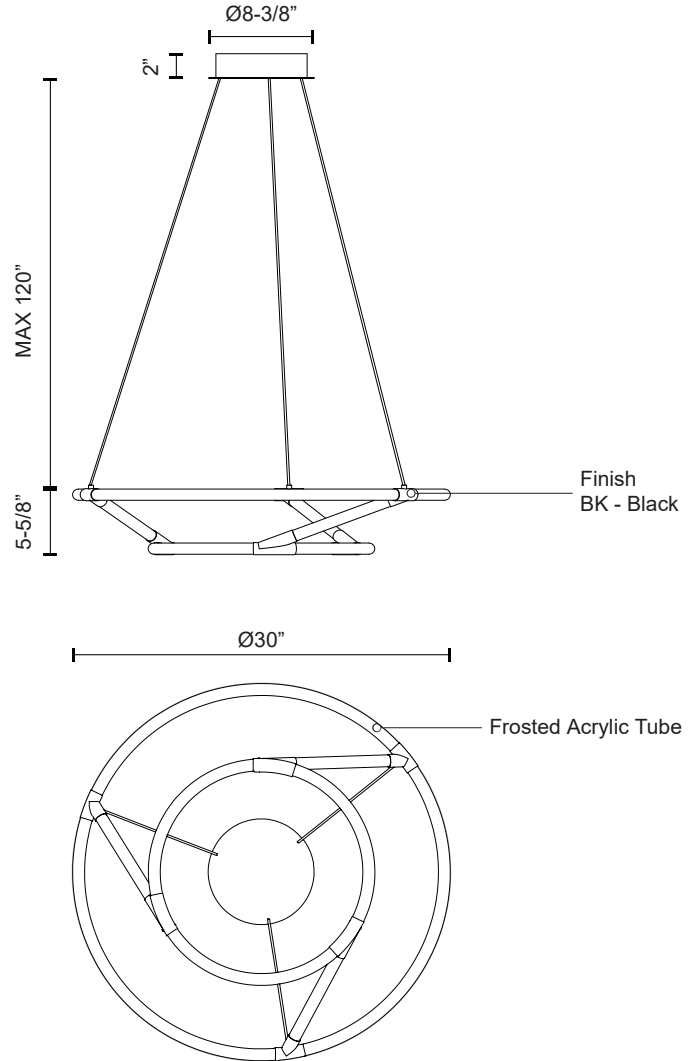

CHICAGO LOOP CH95930

CHANDELIERS

PROJECT

CH95930-BK
Black

SPECIFICATION DETAILS

* For custom options, consult factory for details.

Fixture Dimensions	D30" x H5-5/8"
Light Source	LED
Wattage	50W
Total Lumens	4250lm*
Delivered Lumens	BK-2750lm*
Voltage	120V
Color Temperature	3000K
CRI (Ra)	>90
Optional Color Temps	2700K - 5000K Available, Minimum Order Quantities Apply
LED Rated Life	50,000 hours
Dimming	100% - 10%, TRIAC or ELV Dimmer (Not Included)
Diffuser Details	Frosted Acrylic
Adjustable	Yes
Wire Length	120" Max
Wire Type	Color Matching Coaxial Wire
Location	Dry
Warranty	5 Years
Canopy Dimensions	D8-3/8" x H2"

DESCRIPTION

A dramatic centre piece that draws the eye, the Chicago Loop is a tiered pendant featuring two circular forms created by hollow acrylic lenses and joining axis, casting an even 360° illumination. Available in a frosted lens and black finish.