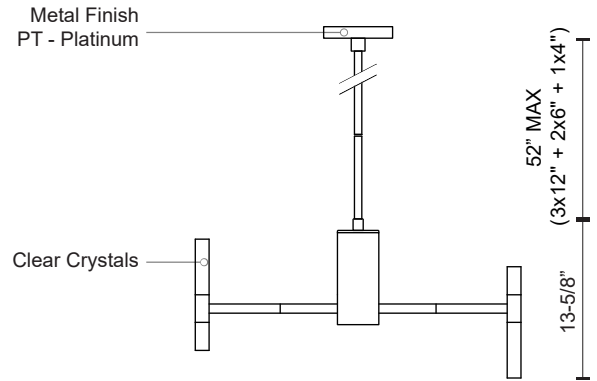

SPECIFICATION DETAILS

* For custom options, consult factory for details.

Fixture Dimensions	D28" x H13-5/8"
Light Source	AC LED Module
Wattage	80W
Total Lumens	6000lm
Delivered Lumens	PT-3396lm
Voltage	120V
Color Temperature	3000K
CRI (Ra)	90CRI
Optional Color Temps	2700K - 5000K Available, Minimum Order Quantities Apply
LED Rated Life	50,000 hours
Dimming	100% - 10%, ELV Dimmer (Not Included)
Crystal Details	Clear Textured Crystal
Adjustable	Yes
Rod Length	52" Max (3x12" + 2x6" + 1x4")
Ceiling Adaptor	No
Location	Dry
Warranty	5 Years
Canopy Dimensions	D6" x H1"
Finish Option(s)	Platinum