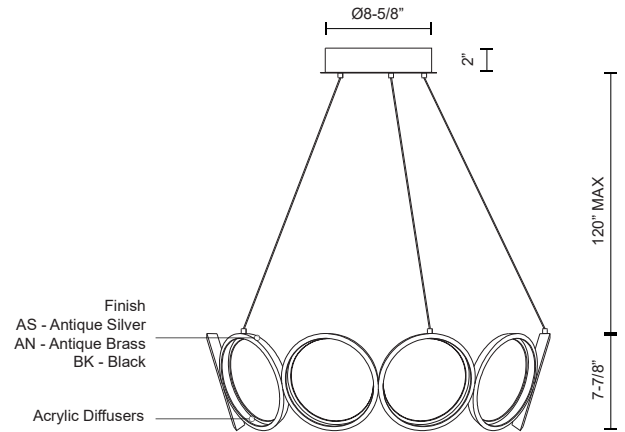

DESCRIPTION

Die-cast aluminum rings with translucent acrylic diffusers. Metallic brushed or matte powder-coat finish. Outward emitting light. Custom options available.

CH94829-AN
Antique Brass

CH94829-AS
Antique Silver

CH94829-BK
Black

SPECIFICATION DETAILS

* For custom options, consult factory for details.

Fixture Dimensions	D29-1/8" x H7-7/8"
Light Source	LED with DC Driver
Wattage	100W
Total Lumens	8000lm
Delivered Lumens	SV-5288lm
Voltage	120V
Color Temperature	3000K
CRI (Ra)	90CRI
Optional Color Temps	2700K - 5000K Available, Minimum Order Quantities Apply
LED Rated Life	50,000 hours
Dimming	100% - 10%, TRIAC or ELV Dimmer (Not Included)
Diffuser Details	White Acrylic Diffuser
Adjustable	Yes
Wire Length	120" Max
Wire Type	Clear Coaxial Wire
Location	Dry
Warranty	5 Years
Canopy Dimensions	D8-5/8" x H2"

Finish
AS - Antique Silver
AN - Antique Brass
BK - Black

Acrylic Diffusers

Ø29-1/8"