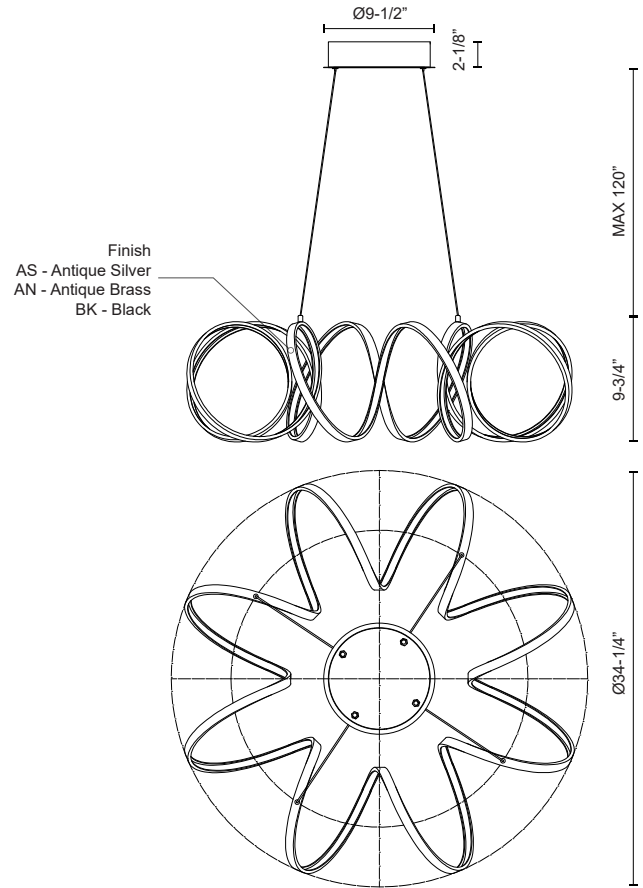

**SYNERGY
CH93834
CHANDELIERS**

PROJECT

CH93834-AN
Antique Brass

CH93834-AS
Antique Silver

CH93834-BK
Black

SPECIFICATION DETAILS

Fixture Dimensions	D34-1/4" x H9-3/4"
Light Source	LED with DC Driver
Wattage	100W
Total Lumens	7200lm
Delivered Lumens	AN-4823lm; AS-5246lm; BK-3758lm;
Voltage	120V
Color Temperature	3000K
CRI (Ra)	90CRI
Optional Color Temps	2700K - 5000K Available, Minimum Order Quantities Apply
LED Rated Life	50,000 hours
Dimming	100% - 10%, TRIAC or ELV Dimmer (Not Included)
Diffuser Details	Frosted acrylic diffuser
Adjustable	Yes
Wire Length	120" Max
Wire Type	Clear Coaxial Wire
Minimum Hang Height	24"
Sloped Ceiling Adaptable	Yes
Location	Dry
Canopy Dimensions	D9-1/2" x H2-1/8"
Paint Finish	BK01

* For custom options, consult factory for details.

* For warranty information, please visit www.kuzcolighting.com/warranty

DESCRIPTION

A looping radiant line casts light across space in a continuous helical path. The Synergy series is characterized by the rolled rectangular extrusion, which emits soft light through the silicon opal lens. Configured in both linear and ring arrangements, the arcing aluminum allows the curated finishes to be visible at every angle.