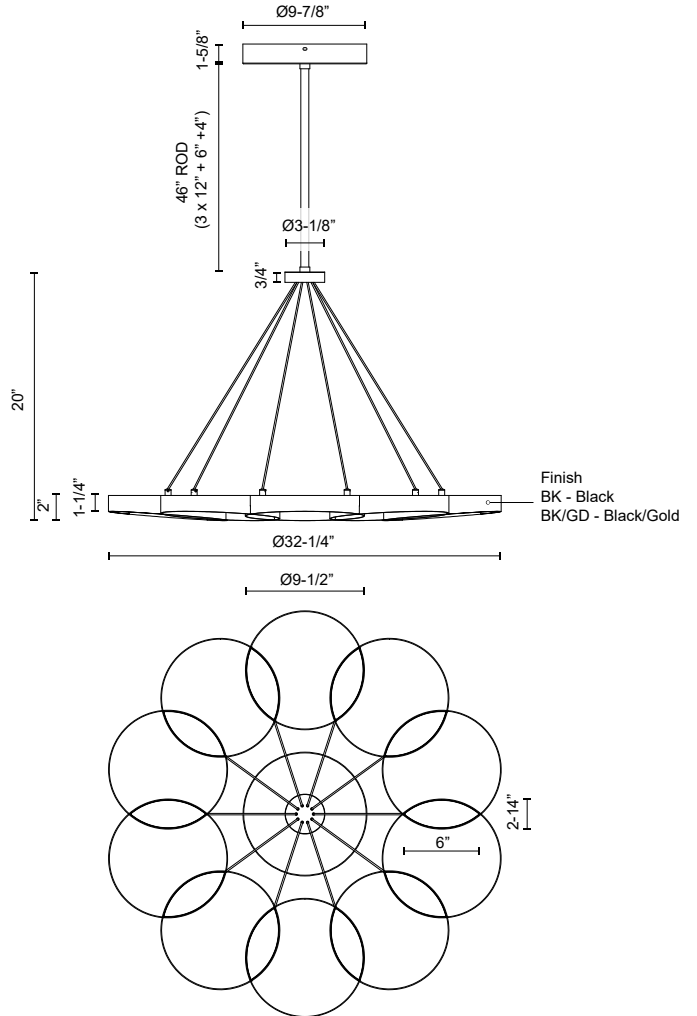

**MAESTRO
CH90833
CHANDELIERS**

PROJECT

SPECIFICATION DETAILS

* For custom options, consult factory for details.

Fixture Dimensions	D32-1/4" x H20"
Light Source	LED with DC Driver
Wattage	75W
Total Lumens	6375lm
Delivered Lumens	BK/GD - 3485lm
Voltage	120V
Color Temperature	3000K
CRI (Ra)	90CRI
Optional Color Temps	2700K - 5000K Available, Minimum Order Quantities Apply
LED Rated Life	50,000 hours
Dimming	100% - 10%, TRIAC or ELV Dimmer (Not Included)
Rod Length	46" Max (3x12" + 1x6" + 1x4")
Wire Length	60"
Wire Type	Color Matching Coaxial Wire
Minimum Hang Height	28"
Diffuser Details	Frosted PC
Location	Dry
Warranty	5 Years
Canopy Dimensions	D9-7/8" x H1-5/8"

DESCRIPTION

The Maestro Collection directs light and geometry in new and innovative ways. Metal rings twirl and synchronize harmoniously to create jewel-like illumination where the rings meet. Every angle of the Maestro collection is a new surprise as you stand profile, below, or above. Soft, fluid curves meet solid modern geometry in this standing-ovation worthy collection.

KUZCO

19054 28TH AVENUE
SURREY - BC V3Z 6M3
CANADA

WWW.KUZCOLIGHTING.COM

COMMENT