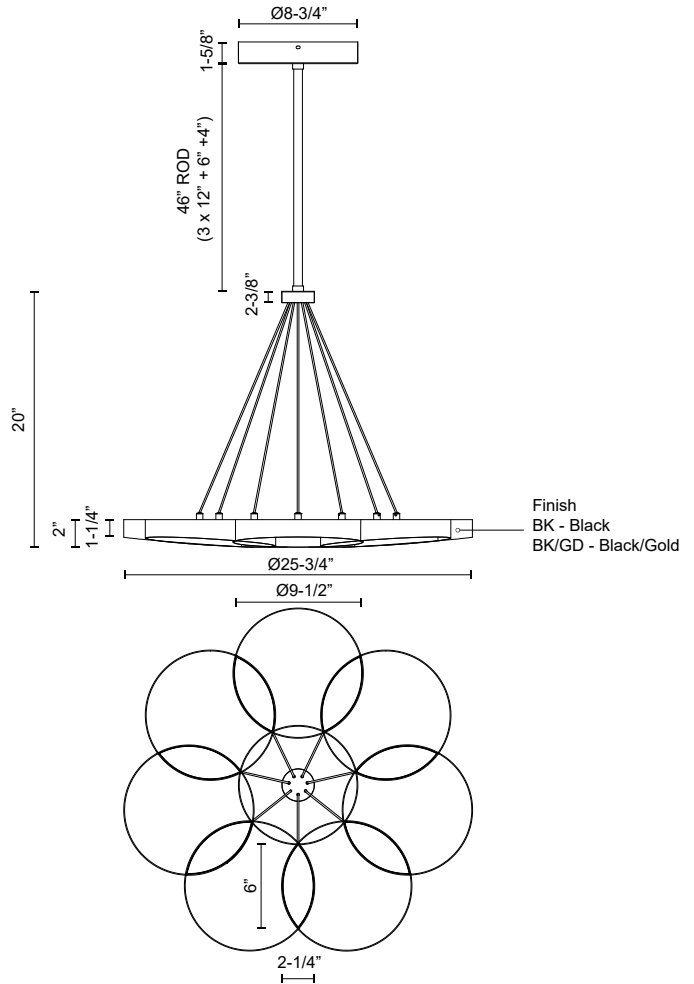

**MAESTRO
CH90826
CHANDELIERS**

PROJECT

CH90826-BK
Black

CH90826-BK/GD
Black/Gold

SPECIFICATION DETAILS

* For custom options, consult factory for details.

Fixture Dimensions	D25-3/4" x H20"
Light Source	LED with DC Driver
Wattage	50W
Total Lumens	4250lm*
Delivered Lumens	BK - 2100lm*
Voltage	120V
Color Temperature	3000K
CRI (Ra)	90CRI
Optional Color Temps	2700K - 5000K Available, Minimum Order Quantities Apply
LED Rated Life	50,000 hours
Dimming	100% - 10%, TRIAC or ELV Dimmer (Not Included)
Rod Length	46" Max (3x12" + 1x6" + 1x4")
Wire Length	60"
Wire Type	Color Matching Coaxial Wire
Minimum Hang Height	28"
Diffuser Details	Frosted PC
Location	Dry
Warranty	5 Years
Canopy Dimensions	D8-3/4" x H1-5/8"

DESCRIPTION

The Maestro Collection directs light and geometry in new and innovative ways. Metal rings twirl and synchronize harmoniously to create jewel-like illumination where the rings meet. Every angle of the Maestro collection is a new surprise as you stand profile, below, or above. Soft, fluid curves meet solid modern geometry in this standing-ovation worthy collection.