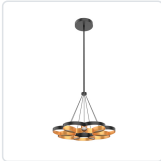

**MAESTRO
CH90826
CHANDELIERS**

PROJECT

CH90826-BK
Black

CH90826-BK/GD
Black/Gold

SPECIFICATION DETAILS

* For custom options, consult factory for details.

Fixture Dimensions	D25-3/4" x H20"
Light Source	LED with DC Driver
Wattage	50W
Total Lumens	4250lm*
Delivered Lumens	BK - 2100lm*
Voltage	120V
Color Temperature	3000K
CRI (Ra)	90CRI
Optional Color Temps	2700K - 5000K Available, Minimum Order Quantities Apply
LED Rated Life	50,000 hours
Dimming	100% - 10%, TRIAC or ELV Dimmer (Not Included)
Rod Length	46" Max (3x12" + 1x6" + 1x4")
Wire Length	60"
Wire Type	Color Matching Coaxial Wire
Minimum Hang Height	28"
Diffuser Details	Frosted PC
Location	Dry
Warranty	5 Years
Canopy Dimensions	D8-3/4" x H1-5/8"

DESCRIPTION

The Maestro Collection directs light and geometry in new and innovative ways. Metal rings twirl and synchronize harmoniously to create jewel-like illumination where the rings meet. Every angle of the Maestro collection is a new surprise as you stand profile, below, or above. Soft, fluid curves meet solid modern geometry in this standing-ovation worthy collection.