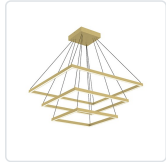

**PIAZZA**  
**CH88332**  
CHANDELIERS

PROJECT

CH88332-BG  
Brushed Gold

CH88332-BK  
Black

CH88332-WH  
White

**SPECIFICATION DETAILS**

<b>Fixture Dimensions</b>	L31-1/2" x W31-1/2" x H1-3/8"
<b>Light Source</b>	LED with DC Driver
<b>Wattage</b>	149W
<b>Total Lumens</b>	11120lm
<b>Delivered Lumens</b>	BG-5250lm*; BK-3895lm; WH-6210lm;
<b>Voltage</b>	120V
<b>Color Temperature</b>	3000K
<b>CRI (Ra)</b>	90CRI
<b>Optional Color Temps</b>	2700K - 5000K Available, Minimum Order Quantities Apply
<b>LED Rated Life</b>	50,000 hours
<b>Dimming</b>	100% - 10%, TRIAC or ELV Dimmer (Not Included)
<b>Diffuser Details</b>	Frosted Silicone Diffuser
<b>Adjustable</b>	Yes
<b>Wire Length</b>	120" Max
<b>Wire Type</b>	BG - Black Wire; BK - Black Wire; WH - Clear Wire;
<b>Minimum Hang Height</b>	22"
<b>Sloped Ceiling Adaptable</b>	Yes
<b>Location</b>	Dry
<b>Illumination Direction</b>	Downlight
<b>Canopy Dimensions</b>	L9-1/2" x W9-1/2" x H2"
<b>Paint Finish</b>	BG01(Canopy); BG02(Fixture Body); BK02; WH02;

\* For custom options, consult factory for details.

\* For warranty information, please visit [www.kuzcolighting.com/warranty](http://www.kuzcolighting.com/warranty)

**DESCRIPTION**

Extruded aluminum with rectangular profile. Flush silicone diffuser. Three tiers. Matte powder-coated finish. Down light