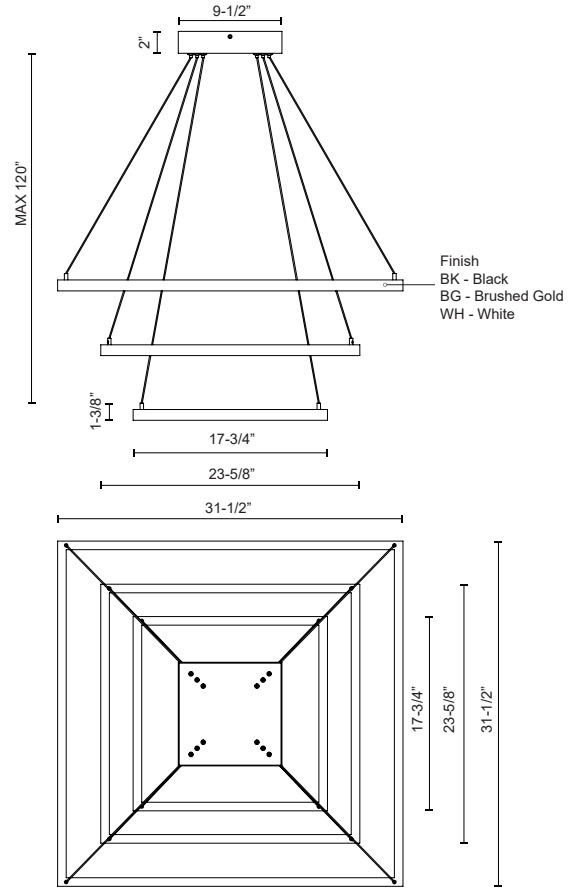

**PIAZZA**  
**CH88332**  
CHANDELIERS

PROJECT

CH88332-BG  
Brushed Gold

CH88332-BK  
Black

CH88332-WH  
White

**SPECIFICATION DETAILS**

<b>Fixture Dimensions</b>	L31-1/2" x W31-1/2" x H1-3/8"
<b>Light Source</b>	LED with DC Driver
<b>Wattage</b>	149W
<b>Total Lumens</b>	11120lm
<b>Delivered Lumens</b>	BG-5250lm*; BK-3895lm; WH-6210lm;
<b>Voltage</b>	120V
<b>Color Temperature</b>	3000K
<b>CRI (Ra)</b>	90CRI
<b>Optional Color Temps</b>	2700K - 5000K Available, Minimum Order Quantities Apply
<b>LED Rated Life</b>	50,000 hours
<b>Dimming</b>	100% - 10%, TRIAC or ELV Dimmer (Not Included)
<b>Diffuser Details</b>	Frosted Silicone Diffuser
<b>Adjustable</b>	Yes
<b>Wire Length</b>	120" Max
<b>Wire Type</b>	BG - Black Wire; BK - Black Wire; WH - Clear Wire;
<b>Minimum Hang Height</b>	22"
<b>Sloped Ceiling Adaptable</b>	Yes
<b>Location</b>	Dry
<b>Illumination Direction</b>	Downlight
<b>Canopy Dimensions</b>	L9-1/2" x W9-1/2" x H2"
<b>Paint Finish</b>	BG01(Canopy); BG02(Fixture Body); BK02; WH02;

\* For custom options, consult factory for details.

\* For warranty information, please visit [www.kuzcolighting.com/warranty](http://www.kuzcolighting.com/warranty)

**DESCRIPTION**

Extruded aluminum with rectangular profile. Flush silicone diffuser. Three tiers. Matte powder-coated finish. Down light