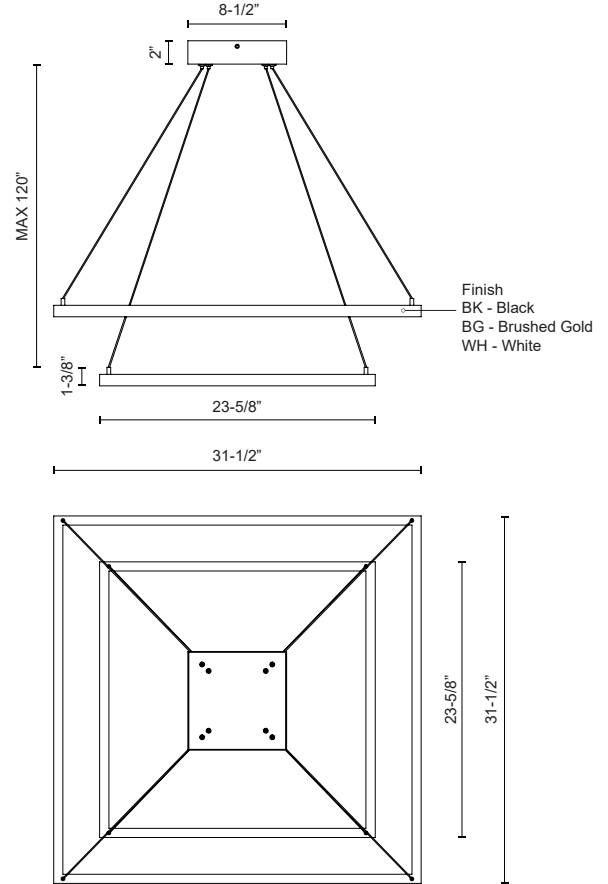

PIAZZA
CH88232
CHANDELIERS

PROJECT

CH88232-BG
Brushed Gold

CH88232-BK
Black

CH88232-WH
White

SPECIFICATION DETAILS

Fixture Dimensions	L31-1/2" x W31-1/2" x H1-3/8"
Light Source	LED with DC Driver
Wattage	112W
Total Lumens	8380lm
Delivered Lumens	BK-3420lm*; WH-4600lm*;
Voltage	120V
Color Temperature	3000K
CRI (Ra)	90CRI
Optional Color Temps	2700K - 5000K Available, Minimum Order Quantities Apply
LED Rated Life	50,000 hours
Dimming	100% - 10%, TRIAC or ELV Dimmer (Not Included)
Diffuser Details	Frosted Silicone Diffuser
Adjustable	Yes
Wire Length	120" Max
Wire Type	BG - Black Wire; BK - Black Wire; WH - Clear Wire;
Minimum Hang Height	22"
Sloped Ceiling Adaptable	Yes
Location	Dry
Illumination Direction	Downlight
Canopy Dimensions	L8-1/2" x W8-1/2" x H2"
Paint Finish	BG01(Canopy); BG02(Fixture Body); BK02; WH02;

* For custom options, consult factory for details.

* For warranty information, please visit www.kuzcolighting.com/warranty

DESCRIPTION

Extruded aluminum with rectangular profile. Flush silicone diffuser. Two tiers. Matte powder-coated finish. Down light