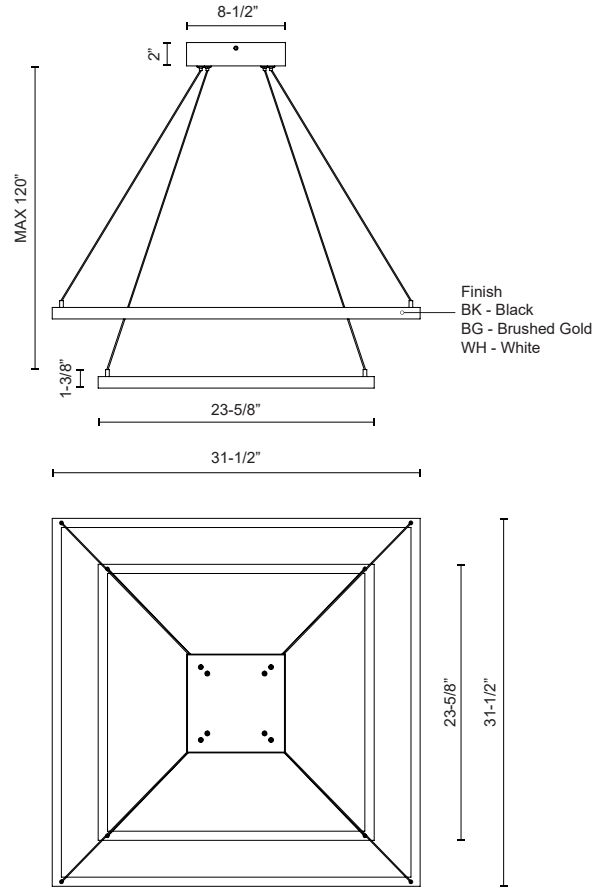

CH88232-BG
Brushed Gold

CH88232-WH
White

CH88232-BK
Black

SPECIFICATION DETAILS

Fixture Dimensions	L31-1/2" x W31-1/2" x H1-3/8"
Light Source	LED with DC Driver
Wattage	112W
Total Lumens	8380lm
Delivered Lumens	BG-3940lm; BK-2880lm; WH-4645lm;
Voltage	120V
Color Temperature	3000K
CRI (Ra)	90CRI
Optional Color Temps	2700K - 5000K Available, Minimum Order Quantities Apply
LED Rated Life	50,000 hours
Dimming	100% - 10%, TRIAC or ELV Dimmer (Not Included)
Diffuser Details	Frosted Silicone Diffuser
Adjustable	Yes
Wire Length	120" Max
Wire Type	BG - Black Wire; BK - Black Wire; WH - Clear Wire;
Minimum Hang Height	22"
Sloped Ceiling Adaptable	Yes
Location	Dry
Illumination Direction	Downlight
Canopy Dimensions	L8-1/2" x W8-1/2" x H2"
Paint Finish	BG01(Canopy); BG02(Fixture Body); BK02; WH02;

* For custom options, consult factory for details.

* For warranty information, please visit www.kuzcolighting.com/warranty

DESCRIPTION

Extruded aluminum with rectangular profile. Flush silicone diffuser. Two tiers. Matte powder-coated finish. Down light