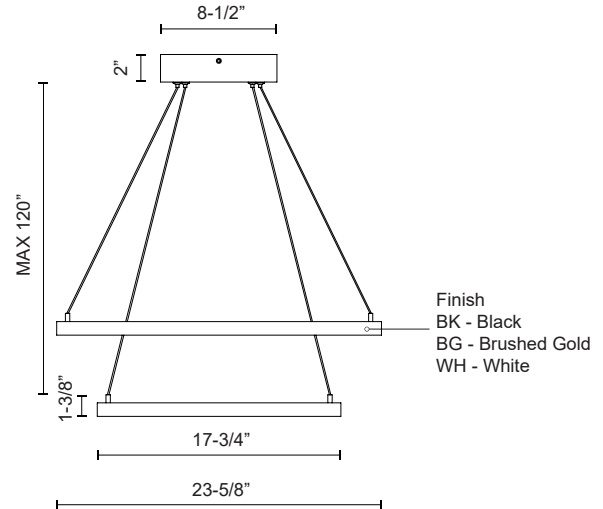

PIAZZA
CH88224
CHANDELIERS

PROJECT

CH88224-BG
Brushed Gold

CH88224-BK
Black

CH88224-WH
White

SPECIFICATION DETAILS

Fixture Dimensions	L23-5/8" x W23-5/8" x H1-3/8"
Light Source	LED with DC Driver
Wattage	87W
Total Lumens	6500lm
Delivered Lumens	BG-3065lm; BK-2370lm; WH-3690lm;
Voltage	120V
Color Temperature	3000K
CRI (Ra)	90CRI
Optional Color Temps	2700K - 5000K Available, Minimum Order Quantities Apply
LED Rated Life	50,000 hours
Dimming	100% - 10%, TRIAC or ELV Dimmer (Not Included)
Diffuser Details	Frosted Silicone Diffuser
Adjustable	Yes
Wire Length	120" Max
Wire Type	BG - Black Wire; BK - Black Wire; WH - Clear Wire;
Minimum Hang Height	16"
Sloped Ceiling Adaptable	Yes
Location	Dry
Illumination Direction	Downlight
Canopy Dimensions	L8-1/2" x W8-1/2" x H2"
Paint Finish	BG01(Canopy); BG02(Fixture Body); BK02; WH02;

* For custom options, consult factory for details.

* For warranty information, please visit www.kuzcolighting.com/warranty

DESCRIPTION

Extruded aluminum with rectangular profile. Flush silicone diffuser. Two tiers. Matte powder-coated finish. Down light