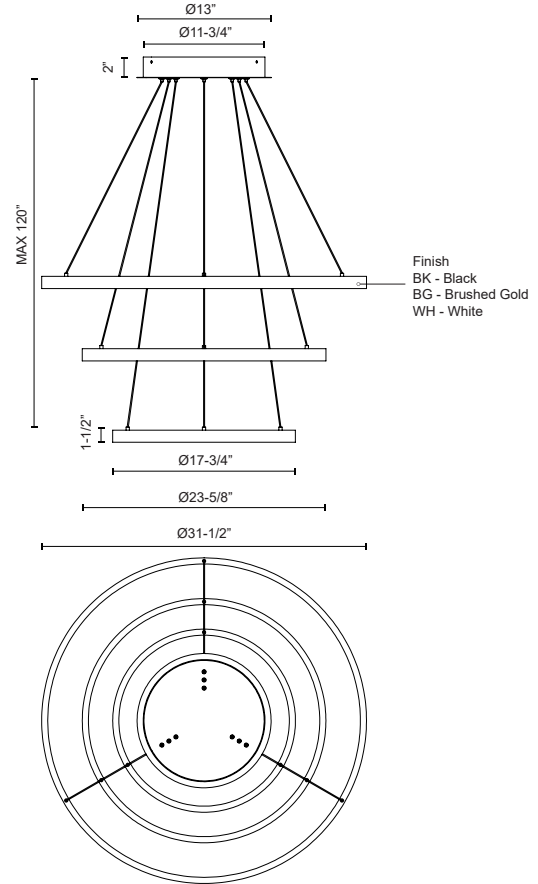

CERCHIO CH87932

PENDANTS

PROJECT

CH87932-BK
Black

CH87932-BG
Brushed Gold

CH87932-WH
White

SPECIFICATION DETAILS

Fixture Dimensions	D31-1/2" x H1-1/2"
Light Source	LED with DC Driver
Wattage	188W
Total Lumens	14150lm
Delivered Lumens	BG-5170lm*; BK-5170lm*; WH-6950lm*;
Voltage	120V
Color Temperature	3000K
CRI (Ra)	90CRI
Optional Color Temps	2700K - 5000K Available, Minimum Order Quantities Apply
LED Rated Life	50,000 hours
Dimming	100% - 10%, TRIAC or ELV Dimmer (Not Included)
Diffuser Details	Frosted Silicone Diffuser
Adjustable	Yes
Wire Length	120" Max
Wire Type	BG - Black Wire; BK - Black Wire; WH - Clear Wire;
Sloped Ceiling Adaptable	Yes
Location	Dry
Illumination Direction	Up and Downlight
Canopy Dimensions	D13" x H2"

* For custom options, consult factory for details.

* For warranty information, please visit www.kuzcolighting.com/warranty

DESCRIPTION

Extruded and rolled aluminum with rectangular profile. Flush silicone diffuser. Three tiers. Matte powder-coated finish. Up and down light.