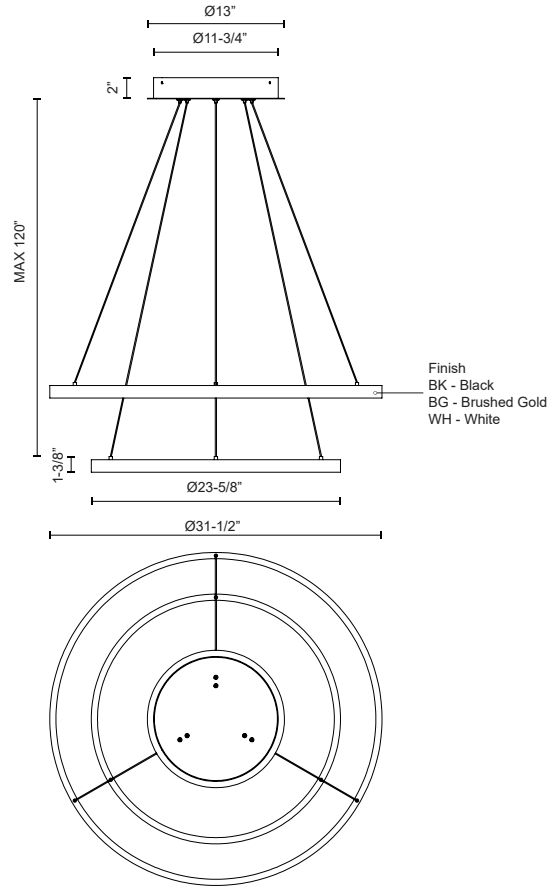

CH87232-BG
Brushed Gold

CH87232-WH
White

CH87232-BK
Black

SPECIFICATION DETAILS

Fixture Dimensions	D31-1/2" x H1-3/8"
Light Source	LED with DC Driver
Wattage	113W
Total Lumens	8380lm
Delivered Lumens	BG-3420lm*; BK-3420lm*; WH-4600lm*;
Voltage	120V
Color Temperature	3000K
CRI (Ra)	90CRI
Optional Color Temps	2700K - 5000K Available, Minimum Order Quantities Apply
LED Rated Life	50,000 hours
Dimming	100% - 10%, TRIAC or ELV Dimmer (Not Included)
Diffuser Details	Frosted Silicone Diffuser
Adjustable	Yes
Wire Length	120" Max
Wire Type	BG - Black Wire; BK - Black Wire; WH - Clear Wire;
Minimum Hang Height	16"
Sloped Ceiling Adaptable	Yes
Location	Dry
Illumination Direction	Downlight
Canopy Dimensions	D13" x H2"
Paint Finish	BG01(Canopy); BG02(Fixture Body); BK02; WH02;

* For custom options, consult factory for details.

* For warranty information, please visit www.kuzcolighting.com/warranty

DESCRIPTION

Extruded and rolled aluminum with rectangular profile. Flush silicone diffuser. Two tiers. Matte powder-coated finish. Down light