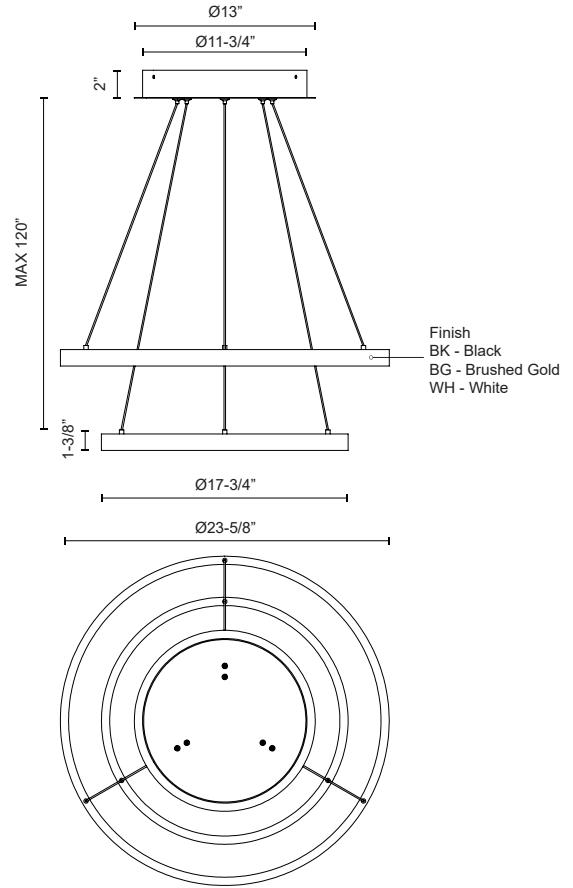

CERCHIO
CH87224
CHANDELIERS

PROJECT

CH87224-BG
Brushed Gold

CH87224-BK
Black

CH87224-WH
White

SPECIFICATION DETAILS

Fixture Dimensions	D23-5/8" x H1-3/8"
Light Source	LED with DC Driver
Wattage	87W
Total Lumens	6500lm
Delivered Lumens	BG-2775lm*; BK-2775lm*; WH-3735lm*;
Voltage	120V
Color Temperature	3000K
CRI (Ra)	90CRI
Optional Color Temps	2700K - 5000K Available, Minimum Order Quantities Apply
LED Rated Life	50,000 hours
Dimming	100% - 10%, TRIAC or ELV Dimmer (Not Included)
Diffuser Details	Frosted Silicone Diffuser
Adjustable	Yes
Wire Length	120" Max
Wire Type	BG - Black Wire; BK - Black Wire; WH - Clear Wire;
Minimum Hang Height	12"
Sloped Ceiling Adaptable	Yes
Location	Dry
Illumination Direction	Downlight
Canopy Dimensions	D13" x H2"
Paint Finish	BG01(Canopy); BG02(Fixture Body); BK02; WH02;

* For custom options, consult factory for details.

* For warranty information, please visit www.kuzcolighting.com/warranty

DESCRIPTION

Extruded and rolled aluminum with rectangular profile. Flush silicone diffuser. Two tiers. Matte powder-coated finish. Down light