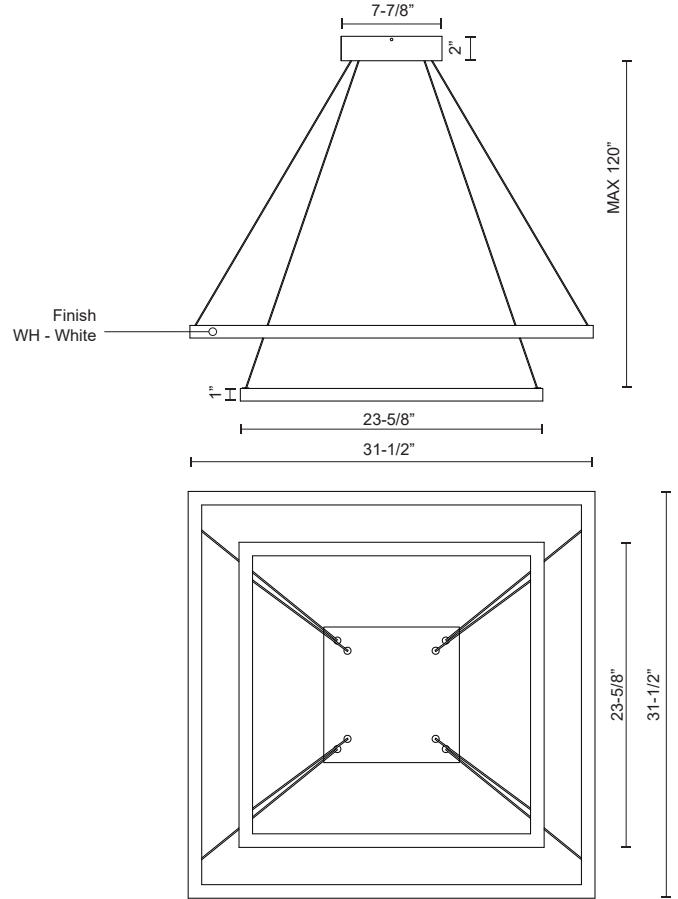

**PIAZZA**  
**CH85232**  
CHANDELIERS

PROJECT

**DESCRIPTION**

A suspended rectilinear frame emits soft luminance downward from the continuous perimeter opal diffuser. Veiled within the aluminum extrusion is a secondary set of LED lights sending ambient illumination up toward the ceiling. Utilizing a minimal orthogonal outline the PIAZZA series creates an airy effect with the center of the fixture transparent and open. Available as essential singular pendant or dramatic multi-pendant configurations.

**SPECIFICATION DETAILS**

\* For custom options, consult factory for details.

<b>Fixture Dimensions</b>	L31-1/2" x W31-1/2" x H1"
<b>Light Source</b>	LED with DC Driver
<b>Wattage</b>	135W
<b>Total Lumens</b>	8670lm
<b>Delivered Lumens</b>	WH-4794lm
<b>Voltage</b>	120V
<b>Color Temperature</b>	3000K
<b>CRI (Ra)</b>	90CRI
<b>Optional Color Temps</b>	2700K - 5000K Available, Minimum Order Quantities Apply
<b>LED Rated Life</b>	50,000 hours
<b>Diffuser Details</b>	White Acrylic Diffuser
<b>Dimming</b>	100% - 10%, TRIAC or ELV Dimmer (Not Included)
<b>Adjustable</b>	Yes
<b>Wire Length</b>	120" Max
<b>Wire Type</b>	Clear Coaxial Wire
<b>Location</b>	Dry
<b>Warranty</b>	5 Years
<b>Illumination Direction</b>	Up and Down
<b>Canopy Dimensions</b>	L7-7/8" x W7-7/8" x H2"