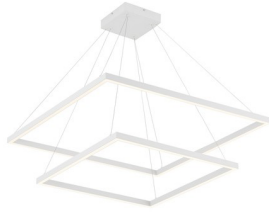

**PIAZZA**  
**CH85232**  
CHANDELIERS

PROJECT

**DESCRIPTION**

A suspended rectilinear frame emits soft luminance downward from the continuous perimeter opal diffuser. Veiled within the aluminum extrusion is a secondary set of LED lights sending ambient illumination up toward the ceiling. Utilizing a minimal orthogonal outline the PIAZZA series creates an airy effect with the center of the fixture transparent and open. Available as essential singular pendant or dramatic multi-pendant configurations.

**SPECIFICATION DETAILS**

\* For custom options, consult factory for details.

<b>Fixture Dimensions</b>	L31-1/2" x W31-1/2" x H1"
<b>Light Source</b>	LED with DC Driver
<b>Wattage</b>	135W
<b>Total Lumens</b>	8670lm
<b>Delivered Lumens</b>	WH-4794lm
<b>Voltage</b>	120V
<b>Color Temperature</b>	3000K
<b>CRI (Ra)</b>	90CRI
<b>Optional Color Temps</b>	2700K - 5000K Available, Minimum Order Quantities Apply
<b>LED Rated Life</b>	50,000 hours
<b>Diffuser Details</b>	White Acrylic Diffuser
<b>Dimming</b>	100% - 10%, TRIAC or ELV Dimmer (Not Included)
<b>Adjustable</b>	Yes
<b>Wire Length</b>	120" Max
<b>Wire Type</b>	Clear Coaxial Wire
<b>Location</b>	Dry
<b>Warranty</b>	5 Years
<b>Illumination Direction</b>	Up and Down
<b>Canopy Dimensions</b>	L7-7/8" x W7-7/8" x H2"