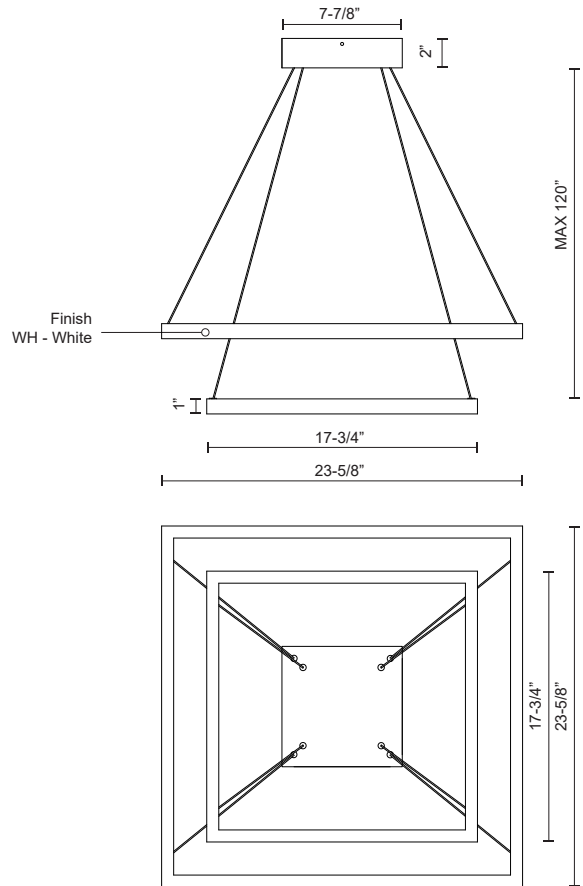

PIAZZA
CH85224
CHANDELIERS

PROJECT

SPECIFICATION DETAILS

Fixture Dimensions	L23-5/8" x W23-5/8" x H1"
Light Source	LED with DC Driver
Wattage	105W
Total Lumens	6545lm
Delivered Lumens	WH-3619lm
Voltage	120V
Color Temperature	3000K
CRI (Ra)	90CRI
Optional Color Temps	2700K - 5000K Available, Minimum Order Quantities Apply
LED Rated Life	50,000 hours
Dimming	100% - 10%, TRIAC or ELV Dimmer (Not Included)
Diffuser Details	White Acrylic Diffuser
Adjustable	Yes
Wire Length	120" Max
Wire Type	Clear Coaxial Wire
Minimum Hang Height	16"
Sloped Ceiling Adaptable	Yes
Location	Dry
Illumination Direction	Up and Down
Canopy Dimensions	L7-7/8" x W7-7/8" x H2"

* For custom options, consult factory for details.

* For warranty information, please visit www.kuzcolighting.com/warranty

DESCRIPTION

A suspended rectilinear frame emits soft luminance downward from the continuous perimeter opal diffuser. Veiled within the aluminum extrusion is a secondary set of LED lights sending ambient illumination up toward the ceiling. Utilizing a minimal orthogonal outline the PIAZZA series creates an airy effect with the center of the fixture transparent and open. Available as essential singular pendant or dramatic multi-pendant configurations.

KUZCO

CANADA: 19054 28TH AVENUE - SURREY, BC V3Z 6M3
USA: 3035 E. LONE MOUNTAIN ROAD - LAS VEGAS, NV 89081

WWW.KUZCOLIGHTING.COM

© 2019 KUZCO LIGHTING. ALL RIGHTS RESERVED.

COMMENT