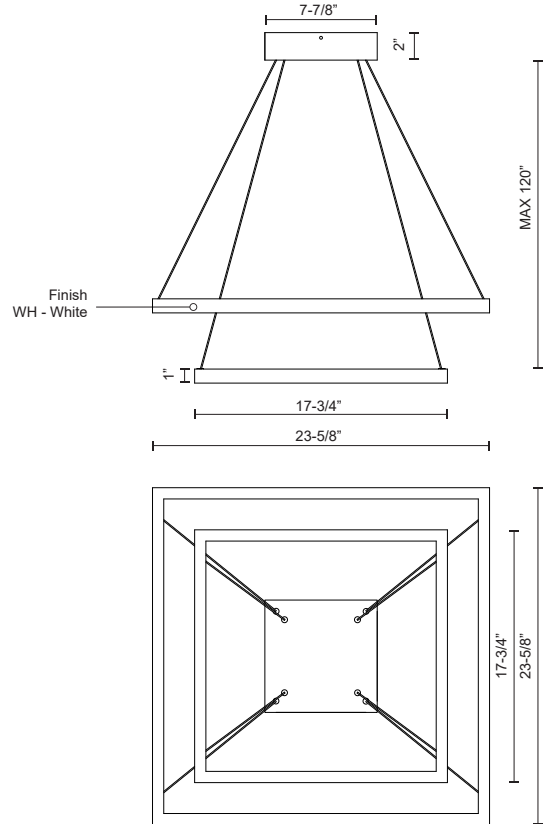

PIAZZA
CH85224
CHANDELIERS

PROJECT

CH85224-WH
White

SPECIFICATION DETAILS

* For custom options, consult factory for details.

Fixture Dimensions	L23-5/8" x W23-5/8" x H1"
Light Source	LED with DC Driver
Wattage	105W
Total Lumens	6545lm
Delivered Lumens	WH-3619lm
Voltage	120V
Color Temperature	3000K
CRI (Ra)	90CRI
Optional Color Temps	2700K - 5000K Available, Minimum Order Quantities Apply
LED Rated Life	50,000 hours
Dimming	100% - 10%, TRIAC or ELV Dimmer (Not Included)
Diffuser Details	White Acrylic Diffuser
Adjustable	Yes
Wire Length	120" Max
Wire Type	Clear Coaxial Wire
Location	Dry
Warranty	5 Years
Illumination Direction	Up and Down
Canopy Dimensions	L7-7/8" x W7-7/8" x H2"

DESCRIPTION

A suspended rectilinear frame emits soft luminance downward from the continuous perimeter opal diffuser. Veiled within the aluminum extrusion is a secondary set of LED lights sending ambient illumination up toward the ceiling. Utilizing a minimal orthogonal outline the PIAZZA series creates an airy effect with the center of the fixture transparent and open. Available as essential singular pendant or dramatic multi-pendant configurations.