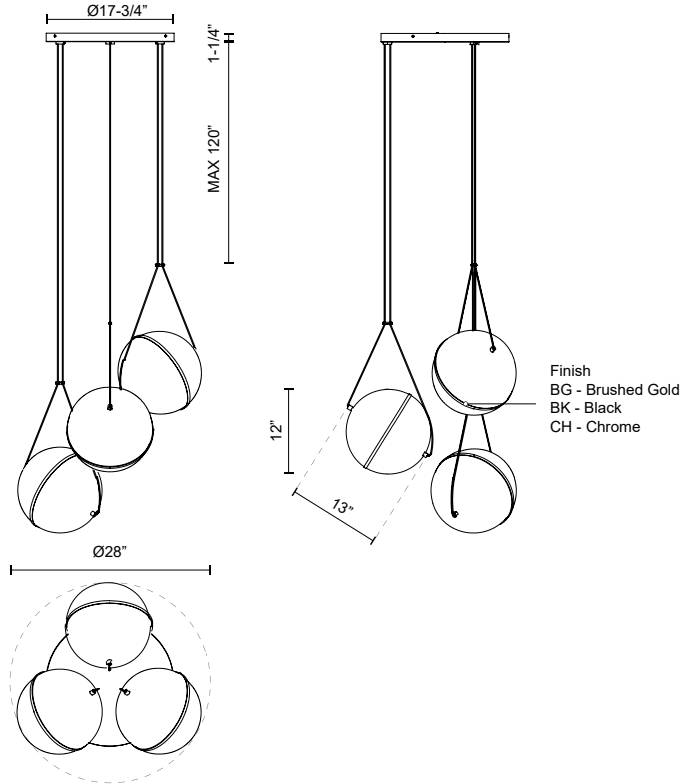

ARIES
CH76728
CHANDELIERS

PROJECT

CH76728-BK
Black

CH76728-BG
Brushed Gold

CH76728-CH
Chrome

SPECIFICATION DETAILS

Fixture Dimensions	D28" x H12"
Light Source	LED with DC Driver
Wattage	37W
Total Lumens	2970lm
Delivered Lumens	BG-2890lm*; BK-2790lm*; CH-2940lm*;
Voltage	120V
Color Temperature	3000K
CRI (Ra)	90CRI
Optional Color Temps	2700K - 5000K Available, Minimum Order Quantities Apply
LED Rated Life	50,000 hours
Dimming	100% - 10%, TRIAC or ELV Dimmer (Not Included)
Diffuser Details	Clear External Acrylic
Glass Details	Frosted Internal Glass
Adjustable	Yes
Wire Length	120" Max
Wire Type	Black
Minimum Hang Height	24"
Sloped Ceiling Adaptable	Yes
Location	Dry
Illumination Direction	Up/Down
CEC Title 24 JA8	Yes, JA8-2022
Canopy Dimensions	D17-3/4" x H1-1/4"
Paint Finish	BG01; BK01; CH01;

* For custom options, consult factory for details.

* For warranty information, please visit www.kuzcolighting.com/warranty

DESCRIPTION

The celestial spheres of the Aries Collection create a one-of-a-kind space that's quite literally out of this world. This fantastic display of floating light makes a superb statement piece in any style home. Each of the three incredible finishes offers completely adjustable lengths up to 120". The gyroscope-like spheres can also be adjusted for optimal lighting from the interior frosted glass accents