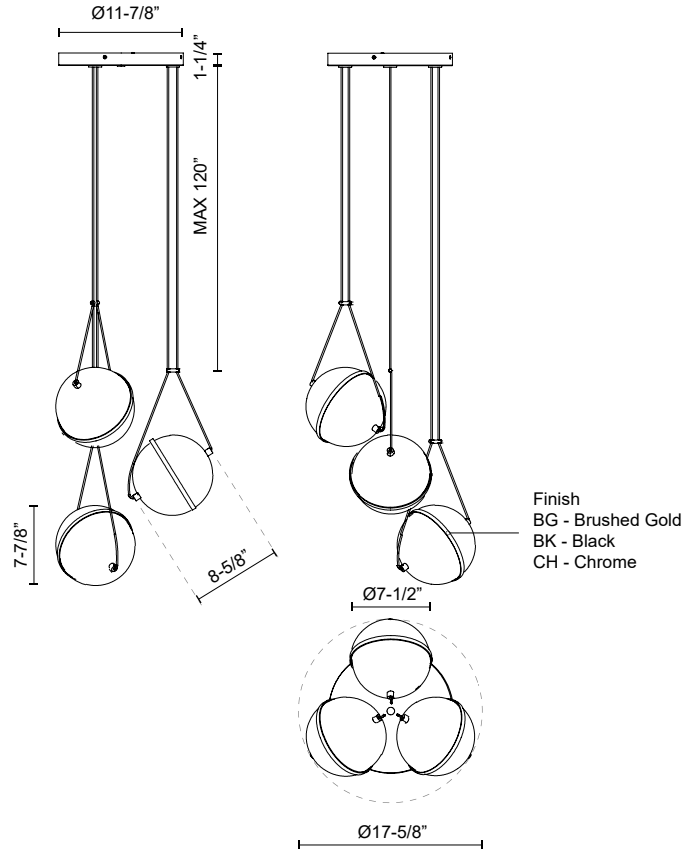

ARIES
CH76718
CHANDELIERS

PROJECT

CH76718-BK
Black

CH76718-BG
Brushed Gold

CH76718-CH
Chrome

SPECIFICATION DETAILS

Fixture Dimensions	D17-5/8" x H7-7/8"
Light Source	LED with DC Driver
Wattage	29W
Total Lumens	2450lm
Delivered Lumens	BG-2245lm*; BK-2170lm*; CH-2290lm*;
Voltage	120V
Color Temperature	3000K
CRI (Ra)	90CRI
Optional Color Temps	2700K - 5000K Available, Minimum Order Quantities Apply
LED Rated Life	50,000 hours
Dimming	100% - 10%, TRIAC or ELV Dimmer (Not Included)
Diffuser Details	Clear External Acrylic
Glass Details	Frosted Internal Glass
Adjustable	Yes
Wire Length	120" Max
Wire Type	Black
Minimum Hang Height	18"
Sloped Ceiling Adaptable	Yes
Location	Dry
Illumination Direction	Up/Down
CEC Title 24 JA8	Yes, JA8-2022
Canopy Dimensions	D11-7/8" x H1-1/4"
Paint Finish	BG01; BK01; CH01;

* For custom options, consult factory for details.

* For warranty information, please visit www.kuzcolighting.com/warranty

DESCRIPTION

The celestial spheres of the Aries Collection create a one-of-a-kind space that's quite literally out of this world. This fantastic displace of floating light makes a superb statement piece in any style home. Each of the three incredible finishes offers completely adjustable lengths up to 120". The gyroscope-like spheres can also be adjusted for optimal lighting from the interior frosted glass accents