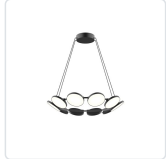

**NOVEL
CH72225
CHANDELIERS**

PROJECT

DESCRIPTION

Pure geometry of the disks of illumination balancing on clean, thin lined structure is poetry in motion. Each disk of illumination can turn and twist to fit the needs and style of your space. The Novel Collection fits a large range of style and function with minimal elements.

CH72225-BK
Black

SPECIFICATION DETAILS

* For custom options, consult factory for details.

Fixture Dimensions	D24-5/8" x H5-1/4"
Light Source	LED with DC Driver
Wattage	90W
Total Lumens	6375lm
Delivered Lumens	2625lm*
Voltage	120V
Color Temperature	3000K
CRI (Ra)	90CRI
Optional Color Temps	2700K - 5000K Available, Minimum Order Quantities Apply
LED Rated Life	50,000 hours
Dimming	100% - 10%, TRIAC or ELV Dimmer (Not Included)
Adjustable	Yes
Wire Length	120" Max
Wire Type	Black Coaxial Wire
Minimum Hang Height	6"
Diffuser Details	Frosted Acrylic Light Guide Panel
Location	Dry
Warranty	5 Years
Canopy Dimensions	D6" x H1-3/8"