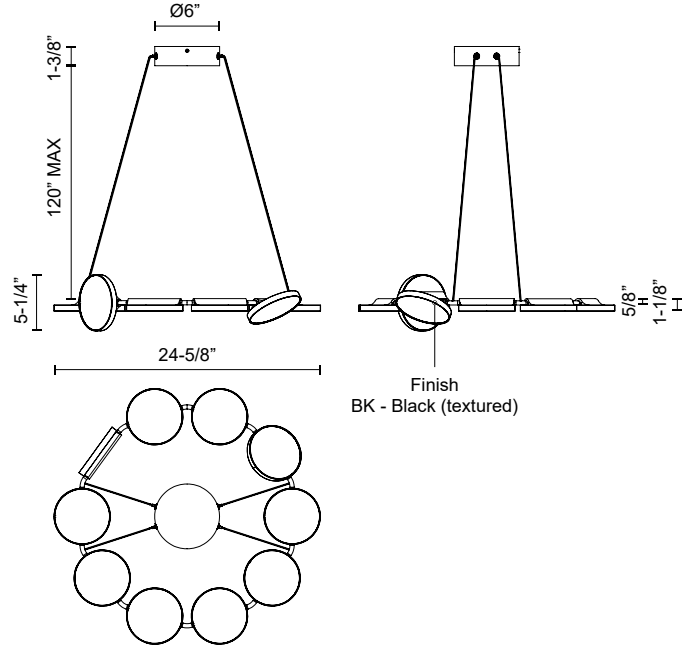

CH72225-BK
Black

SPECIFICATION DETAILS

* For custom options, consult factory for details.

Fixture Dimensions	D24-5/8" x H5-1/4"
Light Source	LED with DC Driver
Wattage	90W
Total Lumens	6375lm
Delivered Lumens	2625lm*
Voltage	120V
Color Temperature	3000K
CRI (Ra)	90CRI
Optional Color Temps	2700K - 5000K Available, Minimum Order Quantities Apply
LED Rated Life	50,000 hours
Dimming	100% - 10%, TRIAC or ELV Dimmer (Not Included)
Adjustable	Yes
Wire Length	120" Max
Wire Type	Black Coaxial Wire
Minimum Hang Height	6"
Diffuser Details	Frosted Acrylic Light Guide Panel
Location	Dry
Warranty	5 Years
Canopy Dimensions	D6" x H1-3/8"