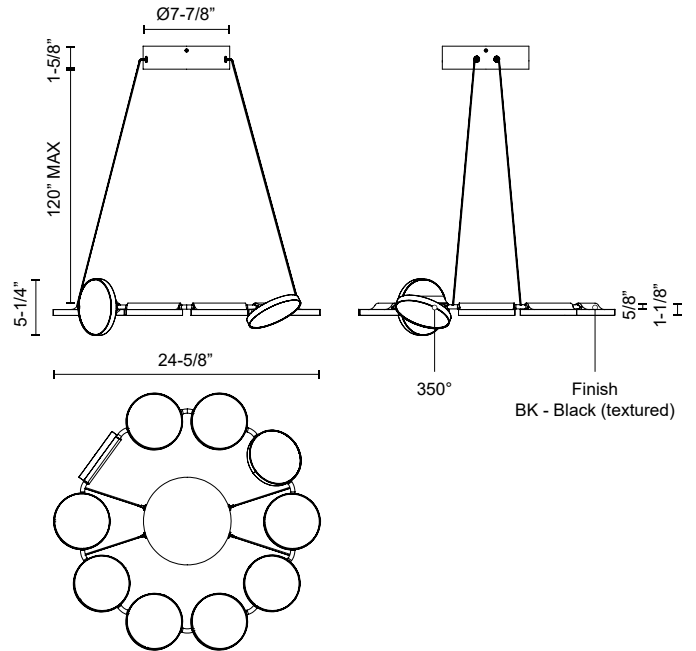

**NOVEL
CH72225
CHANDELIERS**

PROJECT

DESCRIPTION

Pure geometry of the disks of illumination balancing on clean, thin lined structure is poetry in motion. Each disk of illumination can turn and twist to fit the needs and style of your space. The Novel Collection fits a large range of style and function with minimal elements.

SPECIFICATION DETAILS

Fixture Dimensions	D24-5/8" x H5-1/4"
Light Source	LED with DC Driver
Wattage	82W
Total Lumens	6375lm
Delivered Lumens	5500lm*
Voltage	120V
Color Temperature	3000K
CRI (Ra)	90CRI
Optional Color Temps	2700K - 5000K Available, Minimum Order Quantities Apply
LED Rated Life	50,000 hours
Dimming	100% - 10%, TRIAC or ELV Dimmer (Not Included)
Diffuser Details	Acrylic Light Guide
Adjustable	Yes
Wire Length	120" Max
Wire Type	Black Coaxial Wire
Minimum Hang Height	6"
Sloped Ceiling Adaptable	Yes
Location	Dry
Canopy Dimensions	D7-7/8" x H1-5/8"
Finish Option(s)	Black
Paint Finish	BK02

* For custom options, consult factory for details.

* For warranty information, please visit www.kuzcolighting.com/warranty

KUZCO

CANADA: 19054 28TH AVENUE - SURREY, BC V3Z 6M3
USA: 3035 E. LONE MOUNTAIN ROAD - LAS VEGAS, NV 89081

WWW.KUZCOLIGHTING.COM

© 2021 KUZCO LIGHTING. ALL RIGHTS RESERVED.

COMMENT