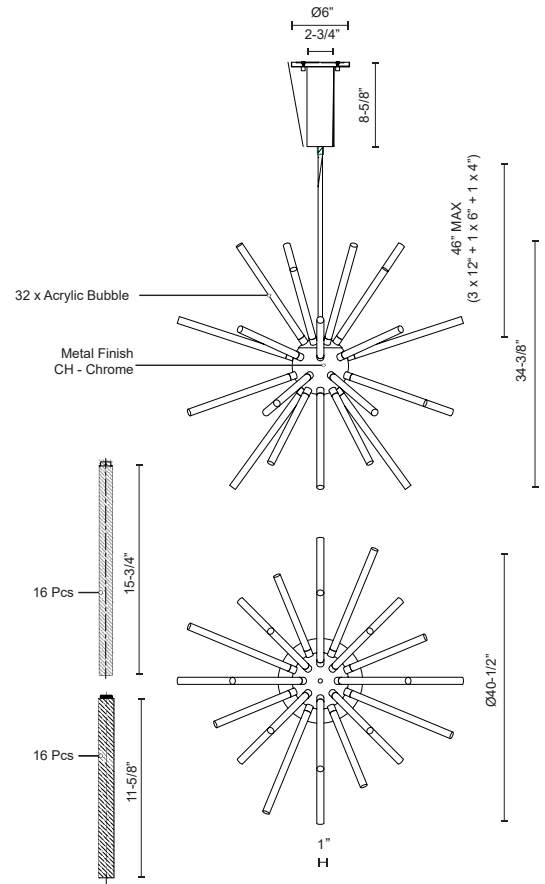

**ASTRO
CH71840
CHANDELIERS**

PROJECT

CH71840-CH
Chrome

SPECIFICATION DETAILS

Fixture Dimensions	D40"-1/2" x H34-3/8"
Light Source	LED with DC Driver
Wattage	51W
Total Lumens	4080lm
Delivered Lumens	CH-3200lm*
Voltage	120V
Color Temperature	3000K
CRI (Ra)	90CRI
Optional Color Temps	2700K - 5000K Available, Minimum Order Quantities Apply
LED Rated Life	50,000 hours
Dimming	100% - 10%, TRIAC or ELV Dimmer (Not Included)
Diffuser Details	Acrylic Encased with Bubbles
Adjustable	Yes
Rod Length	46" Max (3x12" + 1x6" + 1x4")
Sloped Ceiling Adaptable	Yes, Up to 45 Degrees
Location	Dry
Canopy Dimensions	D6" x H8-5/8"
Brand	Kuzco

* For custom options, consult factory for details.

* For warranty information, please visit www.kuzcolighting.com/warranty

DESCRIPTION

An abundance of light forms emanates from a central point. The new Astro chandelier is a cosmic metaphor for an exploding star, dramatically spreading light across a space. A lit component, minimal in design is placed in repetition around the sphere to produce a maximum finished effect. Fusing function and decoration makes Astro the ideal statement piece.