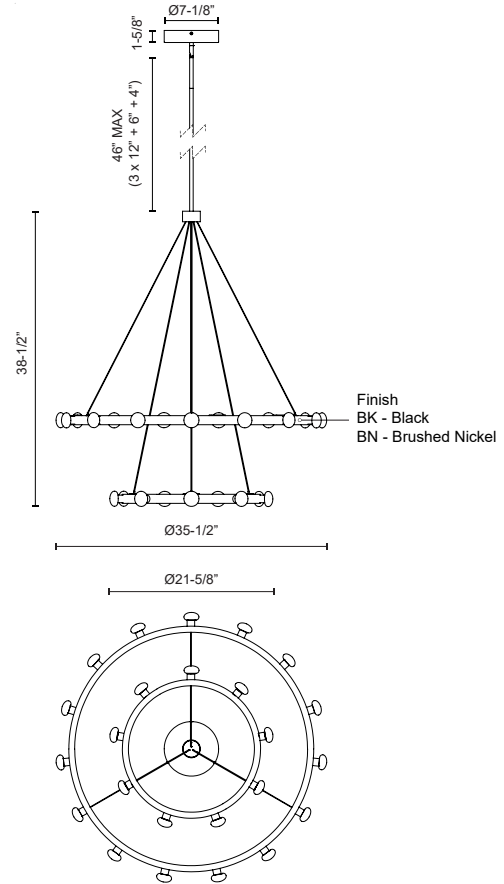

REZZ CH63436

JUNE 2022 PRODUCTS

PROJECT

SPECIFICATION DETAILS

Fixture Dimensions	D35-1/2" x H38-1/2"
Light Source	LED with DC Driver
Wattage	90W
Total Lumens	7520lm
Delivered Lumens	BK-2000lm*; BN-2400lm*;
Voltage	120V
Color Temperature	3000K
CRI (Ra)	90CRI
Optional Color Temps	2700K - 5000K Available, Minimum Order Quantities Apply
LED Rated Life	50,000 hours
Dimming	100% - 10%, TRIAC or ELV Dimmer (Not Included)
Glass Details	Opal Glass
Adjustable	Yes
Rod Length	46" Max (3x12" + 1x6" + 1x4")
Wire Length	72"
Wire Type	BK - Black Wire; BN - Clear Wire;
Minimum Hang Height	48"
Location	Dry
Canopy Dimensions	D7-1/8" x H1-5/8"
Sloped Ceiling Adaptable	Yes, Up to 45 Degrees
Paint Finish	BK02; BN01;

* For custom options, consult factory for details.

* For warranty information, please visit www.kuzcolighting.com/warranty

DESCRIPTION

The Rezz collection is the reimagining of the old Hollywood style we know and love. Simple, glamorous opal glass diffusers dance around a modern, minimal frame to create a totally new look. This collection is simple and stunning, great for a wide variety of design sensibilities. Available in Matte Black or Brushed Nickel accents.

KUZCO

CANADA: 19054 28TH AVENUE - SURREY, BC V3Z 6M3

USA: 3035 E. LONE MOUNTAIN ROAD - LAS VEGAS, NV 89081

WWW.KUZCOLIGHTING.COM

© 2022 KUZCO LIGHTING. ALL RIGHTS RESERVED.

COMMENT