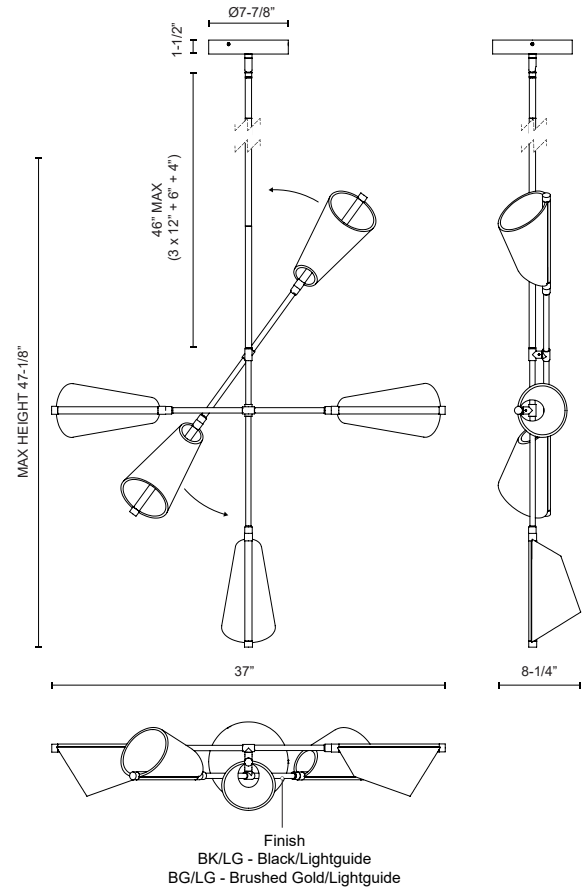

MULBERRY CH62737

JUNE 2022 PRODUCTS

PROJECT

SPECIFICATION DETAILS

Fixture Dimensions	W37" x L37" x H47-1/8"
Light Source	LED with DC Driver
Wattage	67W
Total Lumens	5360lm
Delivered Lumens	BG/LG-2803lm*; BK/LG-3000lm*;
Voltage	120V
Color Temperature	3000K
CRI (Ra)	90CRI
Optional Color Temps	2700K - 5000K Available, Minimum Order Quantities Apply
LED Rated Life	50,000 hours
Dimming	100% - 10%, TRIAC or ELV Dimmer (Not Included)
Diffuser Details	Acrylic diffuser
Shade Details	Clear Acrylic Light Guide Shade
Adjustable	Yes
Rod Length	46" Max (3x12" + 1x6" + 1x4")
Wire Length	72"
Minimum Hang Height	38"
Sloped Ceiling Adaptable	Yes, Up to 45 Degrees
Location	Dry
Canopy Dimensions	D7-7/8" x H1-1/2"
Paint Finish	BG01; BK02;
CEC Title 24 JA8	Yes, JA8-2022

* For custom options, consult factory for details.

* For warranty information, please visit www.kuzcolighting.com/warranty

DESCRIPTION

Classic shapes take new form in the stunning new Mulberry collection. Minimal, modern forged bodies and striking edge lit shades make up this one-of-a-kind collection. Each shade of the Mulberry is crafted with clear etched acrylic, creating the modern glow seen throughout the pieces of this collection. Available in both Brushed Gold or Matte Black accents.

KUZCO

CANADA: 19054 28TH AVENUE - SURREY, BC V3Z 6M3

USA: 3035 E. LONE MOUNTAIN ROAD - LAS VEGAS, NV 89081

WWW.KUZCOLIGHTING.COM

© 2022 KUZCO LIGHTING. ALL RIGHTS RESERVED.

COMMENT