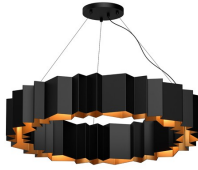

AKIRA
CH58040
 CHANDELIERS

PROJECT

CH58040-BK/GD
 Black/Gold

DESCRIPTION

For those who love texture and movement, the Akira Collection is sure to please. Folded black metal with a brush gold interior sets the tone in this modern artistic lighting element. Whether you're looking for a statement piece for a small space or a focal point made for sparking conversation, the various options in the Akira family are perfect. Each variation is socket based to easily choose a color temperature that fits your space and mood.

SPECIFICATION DETAILS

Fixture Dimensions	D40" x H7-1/8"
Lamp Type	Incandescent, A19, Medium Base
Wattage	12 x 60W
Voltage	120V
Adjustable	Yes
Wire Length	120" Max
Wire Type	Black
Minimum Hang Height	32"
Sloped Ceiling Adaptable	Yes
Location	Dry
Bulbs Included	No
Illumination Direction	Up/Down
Canopy Dimensions	D6" x H1"
Paint Finish	BK02; GD01;