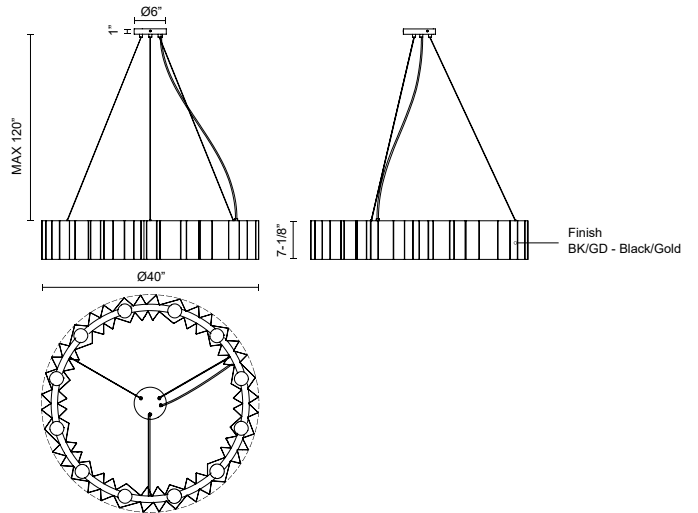

AKIRA
CH58040
CHANDELIERS

PROJECT

DESCRIPTION

For those who love texture and movement, the Akira Collection is sure to please. Folded black metal with a brush gold interior sets the tone in this modern artistic lighting element. Whether you're looking for a statement piece for a small space or a focal point made for sparking conversation, the various options in the Akira family are perfect. Each variation is socket based to easily choose a color temperature that fits your space and mood.

SPECIFICATION DETAILS

Fixture Dimensions	D40" x H7-1/8"
Lamp Type	Incandescent, A19, Medium Base
Wattage	12 x 60W
Voltage	120V
Adjustable	Yes
Wire Length	120" Max
Wire Type	Black
Minimum Hang Height	32"
Sloped Ceiling Adaptable	Yes
Location	Dry
Bulbs Included	No
Illumination Direction	Up/Down
Canopy Dimensions	D6" x H1"
Paint Finish	BK02; GD01;

* For custom options, consult factory for details.
* For warranty information, please visit www.kuzcolighting.com/warranty

KUZCO

CANADA: 19054 28TH AVENUE - SURREY, BC V3Z 6M3
USA: 3035 E. LONE MOUNTAIN ROAD - LAS VEGAS, NV 89081

WWW.KUZCOLIGHTING.COM

© 2023 KUZCO LIGHTING. ALL RIGHTS RESERVED.

COMMENT