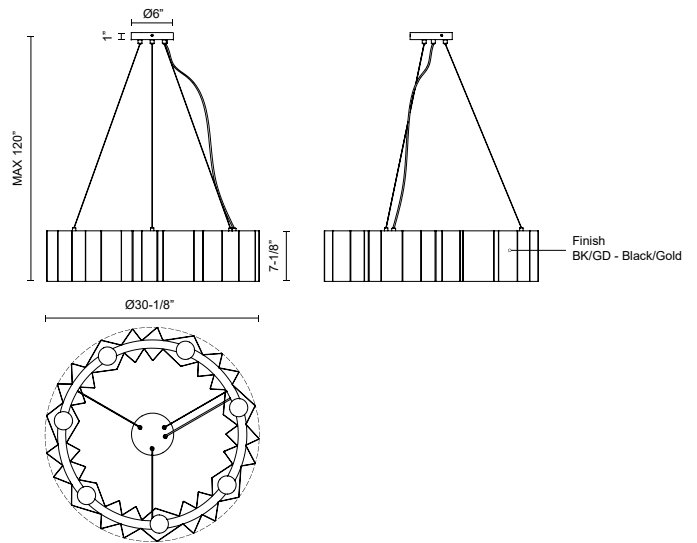

AKIRA
CH58030
CHANDELIERS

PROJECT

SPECIFICATION DETAILS

Fixture Dimensions	D30-1/8" x H7-1/8"
Lamp Type	Incandescent, A19, Medium Base
Wattage	7 x 60W
Voltage	120V
Adjustable	Yes
Wire Length	120" Max
Wire Type	Black
Minimum Hang Height	24"
Sloped Ceiling Adaptable	Yes
Location	Dry
Bulbs Included	No
Illumination Direction	Up/Down
Canopy Dimensions	D6" x H1"
Paint Finish	BK02; GD01;

* For custom options, consult factory for details.
* For warranty information, please visit www.kuzcolighting.com/warranty

DESCRIPTION

For those who love texture and movement, the Akira Collection is sure to please. Folded black metal with a brush gold interior sets the tone in this modern artistic lighting element. Whether you're looking for a statement piece for a small space or a focal point made for sparking conversation, the various options in the Akira family are perfect. Each variation is socket based to easily choose a color temperature that fits your space and mood.

KUZCO

CANADA: 19054 28TH AVENUE - SURREY, BC V3Z 6M3
USA: 3035 E. LONE MOUNTAIN ROAD - LAS VEGAS, NV 89081

WWW.KUZCOLIGHTING.COM

© 2023 KUZCO LIGHTING. ALL RIGHTS RESERVED.

COMMENT