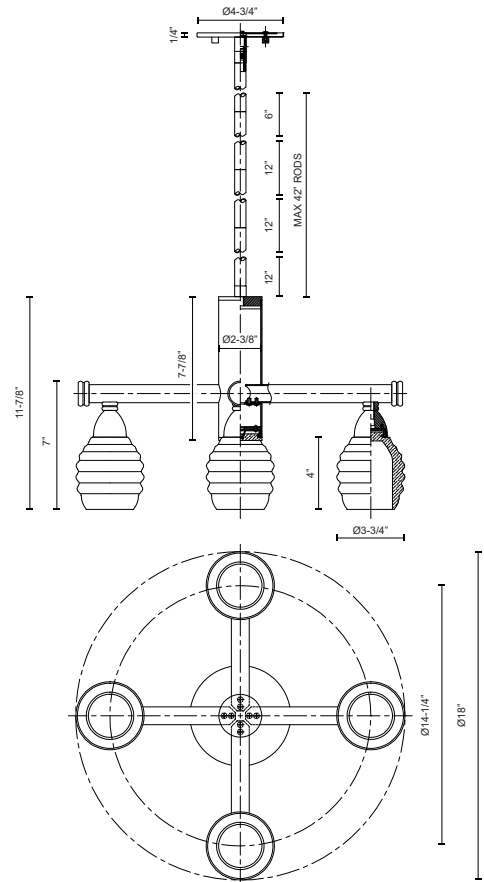

HONEYCOMB CH52118-CH

CHANDELIERS

PROJECT

DESCRIPTION

This magnificent vintage but modern designed LED chandelier is truly one of a kind. From the center is a vertical polished chromed cylinder which extent four architecturally designed arms with elegant downward cannikins which omit the light beautifully through each die-cast clear glass. At the bottom of the center cylinder is a downlight light covered by a tranquil frosted diffuser. Equipped with our powerful 120V AC LED technology.

SPECIFICATION DETAILS

Fixture Dimensions	D18" x H11-7/8"
Light Source	AC LED Module
Wattage	20W
Total Lumens	1600lm
Delivered Lumens	CH-980lm*
Voltage	120V
Color Temperature	3000K
CRI (Ra)	90CRI
Optional Color Temps	2700K - 5000K Available, Minimum Order Quantities Apply
LED Rated Life	50,000 hours
Dimming	100% - 10%, ELV Dimmer (Not Included)
Glass Details	Clear Molded Glass
Adjustable	Yes
Rod Length	42" Max (3x12" + 1x6")
Product Adaptor	ADP001CH, Sold Separately
Location	Dry
Canopy Dimensions	D4-3/4" x H1/4"
Finish Option(s)	Chrome

* For custom options, consult factory for details.

* For warranty information, please visit www.kuzcolighting.com/warranty

KUZCO

CANADA: 19054 28TH AVENUE - SURREY, BC V3Z 6M3

USA: 3035 E. LONE MOUNTAIN ROAD - LAS VEGAS, NV 89081

WWW.KUZCOLIGHTING.COM

© 2016 KUZCO LIGHTING. ALL RIGHTS RESERVED.

COMMENT