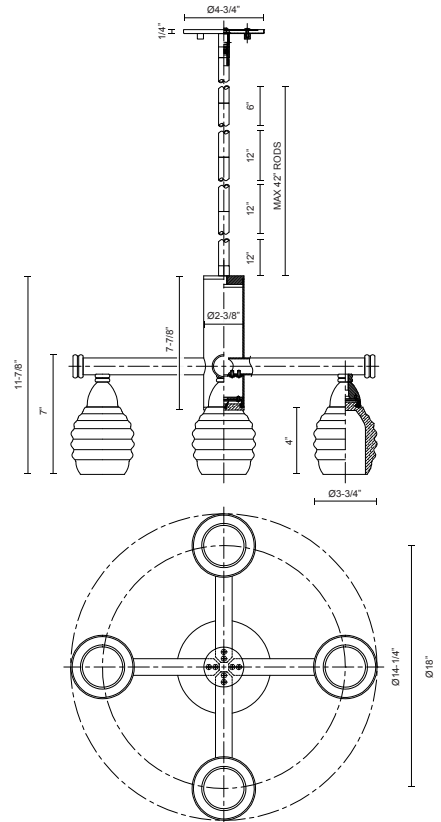

**HONEYCOMB
CH52118-CH
CHANDELIERS**

PROJECT

DESCRIPTION

This magnificent vintage but modern designed LED chandelier is truly one of a kind. From the center is a vertical polished chromed cylinder which extent four architecturally designed arms with elegant downward cannikins which omit the light beautifully through each die-cast clear glass. At the bottom of the center cylinder is a downlight light covered by a tranquil frosted diffuser. Equipped with our powerful 120V AC LED technology.

SPECIFICATION DETAILS

* For custom options, consult factory for details.

Fixture Dimensions	D18" x H11-7/8"
Light Source	LED
Wattage	20W
Total Lumens	1600lm
Delivered Lumens	CH-980lm*
Voltage	120V
Color Temperature	3000K
CRI (Ra)	>90
Optional Color Temps	2700K - 5000K Available, Minimum Order Quantities Apply
LED Rated Life	50,000 hours
Dimming	100% - 10%, ELV Dimmer (Not Included)
Glass Details	Cast Clear Glass
Adjustable	Yes
Rod Length	42" Max (3x12" + 1x6")
Location	Dry
Warranty	5 Years
Product Adaptor	ADP001CH, Sold Separately
Canopy Dimensions	D4-3/4" x H1/4"