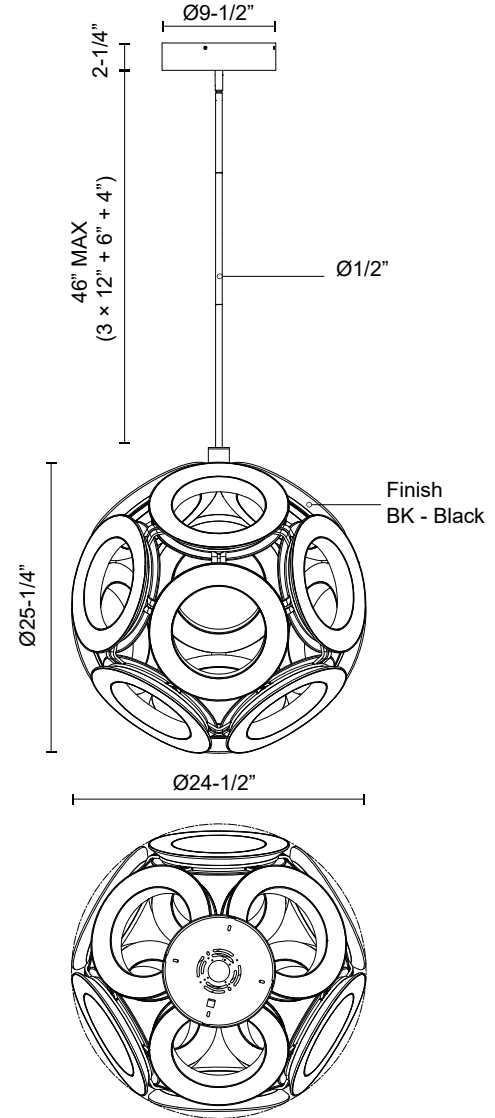

**MAGELLAN
CH51825
CHANDELIERS**

PROJECT

CH51825-BK
Black

SPECIFICATION DETAILS

* For custom options, consult factory for details.

Fixture Dimensions	D24-1/2" x H25-1/4"
Light Source	LED with DC Driver
Wattage	125W
Total Lumens	10625lm
Delivered Lumens	6750lm*
Voltage	120V
Color Temperature	3000K
CRI (Ra)	90CRI
Optional Color Temps	2700K - 5000K Available, Minimum Order Quantities Apply
LED Rated Life	50,000 hours
Dimming	100% - 10%, TRIAC or ELV Dimmer (Not Included)
Adjustable	Yes
Rod Length	46" Max (3x12" + 1x6" + 1x4")
Wire Length	60"
Minimum Hang Height	36"
Diffuser Details	Frosted Acrylic
Location	Dry
Warranty	5 Years
Canopy Dimensions	D9-1/2" x H2-1/4"

DESCRIPTION

Large-scale statement piece, multiple direct acrylic disc and a hollow core. Fine textured dark metallic frame

KUZCO

19054 28TH AVENUE
SURREY - BC V3Z 6M3
CANADA

WWW.KUZCOLIGHTING.COM

COMMENT