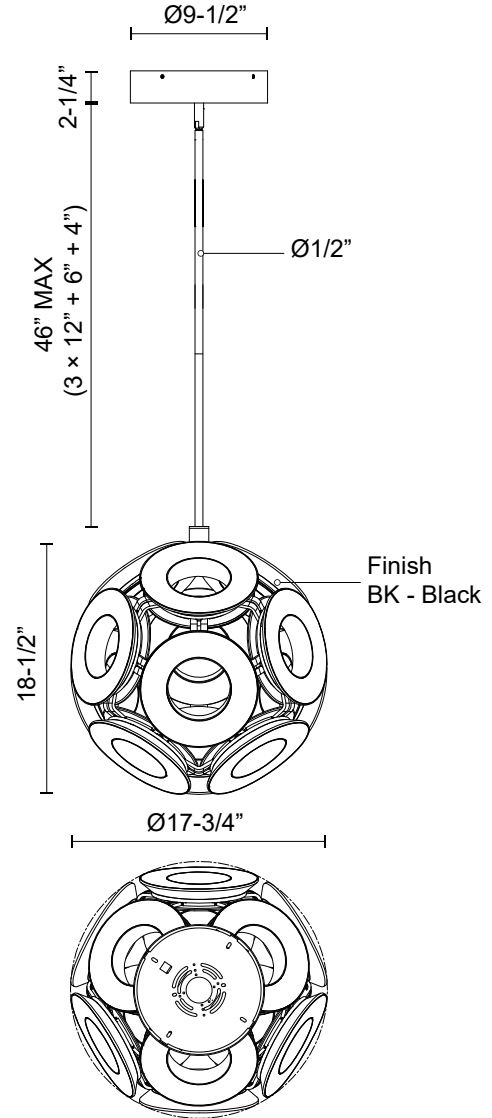

**MAGELLAN
CH51818
CHANDELIERS**

PROJECT

CH51818-BK
Black

SPECIFICATION DETAILS

* For custom options, consult factory for details.

Fixture Dimensions	D17-3/4" x H18-1/2"
Light Source	LED with DC Driver
Wattage	100W
Total Lumens	8500lm
Delivered Lumens	5400lm*
Voltage	120V
Color Temperature	3000K
CRI (Ra)	90CRI
Optional Color Temps	2700K - 5000K Available, Minimum Order Quantities Apply
LED Rated Life	50,000 hours
Dimming	100% - 10%, TRIAC or ELV Dimmer (Not Included)
Adjustable	Yes
Rod Length	46" Max (3x12" + 1x6" + 1x4")
Wire Length	60"
Minimum Hang Height	28"
Diffuser Details	Frosted Acrylic
Location	Dry
Warranty	5 Years
Canopy Dimensions	D9-1/2" x H2-1/4"

DESCRIPTION

Large-scale statement piece, multiple direct acrylic disc and a hollow core. Fine textured dark metallic frame

KUZCO

19054 28TH AVENUE
SURREY - BC V3Z 6M3
CANADA

WWW.KUZCOLIGHTING.COM

COMMENT