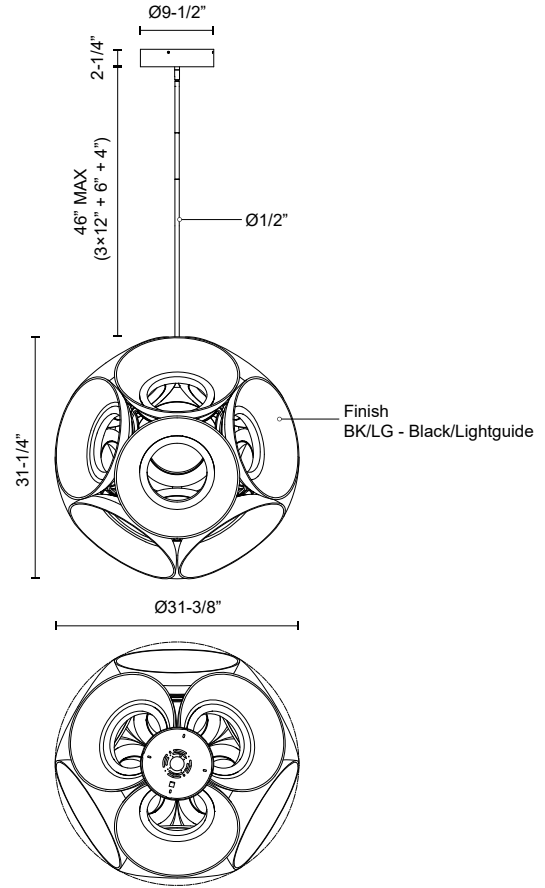

**MAGELLAN
CH51632**
CHANDELIERS

PROJECT

DESCRIPTION

Large-scale statement piece, multiple acrylic edge-lit shades clad a hollow core. Fine textured dark exterior and dotted clear acrylic shades

SPECIFICATION DETAILS

Fixture Dimensions	D31-3/8" x H31-1/4"
Light Source	LED with DC Driver
Wattage	140W
Total Lumens	11475lm
Delivered Lumens	2625lm*
Voltage	120V
Color Temperature	3000K
CRI (Ra)	90CRI
Optional Color Temps	2700K - 5000K Available, Minimum Order Quantities Apply
LED Rated Life	50,000 hours
Dimming	100% - 10%, TRIAC or ELV Dimmer (Not Included)
Diffuser Details	Frosted acrylic diffuser
Shade Details	Clear Acrylic Light Guide Shade
Adjustable	Yes
Rod Length	46" Max (3x12" + 1x6" + 1x4")
Wire Length	60"
Minimum Hang Height	36"
Sloped Ceiling Adaptable	Yes, Up to 45 Degrees
Location	Dry
Canopy Dimensions	D9-1/2" x H2-1/4"
Paint Finish	BK02
Finish Option(s)	Black/Light Guide

* For custom options, consult factory for details.

* For warranty information, please visit www.kuzcolighting.com/warranty

KUZCO

CANADA: 19054 28TH AVENUE - SURREY, BC V3Z 6M3
USA: 3035 E. LONE MOUNTAIN ROAD - LAS VEGAS, NV 89081

WWW.KUZCOLIGHTING.COM

© 2021 KUZCO LIGHTING. ALL RIGHTS RESERVED.

COMMENT