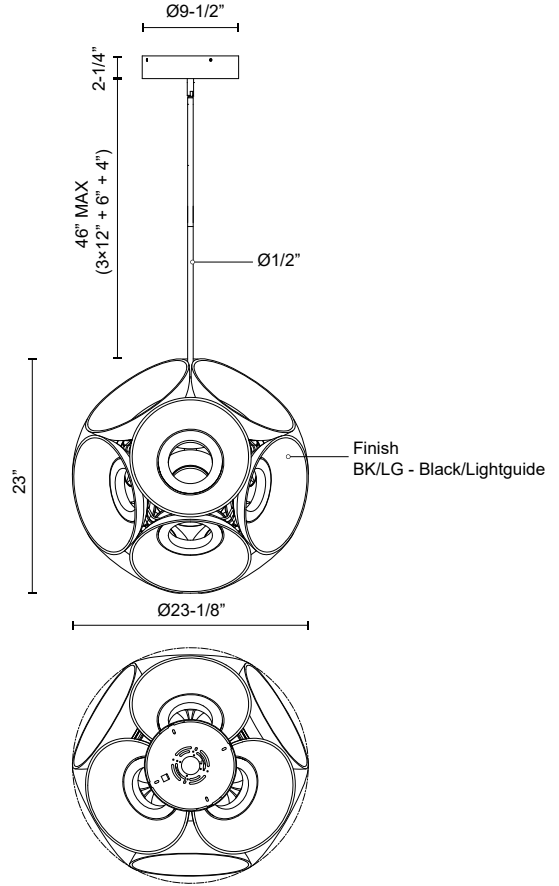

**MAGELLAN
CH51624
CHANDELIERS**

PROJECT

DESCRIPTION

Large-scale statement piece, multiple acrylic edge-lit shades clad a hollow core. Fine textured dark exterior and dotted clear acrylic shades

SPECIFICATION DETAILS

Fixture Dimensions	D23-1/8" x H23"
Light Source	LED with DC Driver
Wattage	92W
Total Lumens	8500lm
Delivered Lumens	2100lm
Voltage	120V
Color Temperature	3000K
CRI (Ra)	90CRI
Optional Color Temps	2700K - 5000K Available, Minimum Order Quantities Apply
LED Rated Life	50,000 hours
Dimming	100% - 10%, TRIAC or ELV Dimmer (Not Included)
Diffuser Details	Frosted acrylic diffuser
Shade Details	Clear Acrylic Light Guide Shade
Adjustable	Yes
Rod Length	46" Max (3x12" + 1x6" + 1x4")
Wire Length	60"
Minimum Hang Height	28"
Sloped Ceiling Adaptable	Yes, Up to 45 Degrees
Location	Dry
Canopy Dimensions	D9-1/2" x H2-1/4"
Paint Finish	BK02
Finish Option(s)	Black/Light Guide

* For custom options, consult factory for details.

* For warranty information, please visit www.kuzcolighting.com/warranty

KUZCO

CANADA: 19054 28TH AVENUE - SURREY, BC V3Z 6M3
USA: 3035 E. LONE MOUNTAIN ROAD - LAS VEGAS, NV 89081

WWW.KUZCOLIGHTING.COM

© 2021 KUZCO LIGHTING. ALL RIGHTS RESERVED.

COMMENT