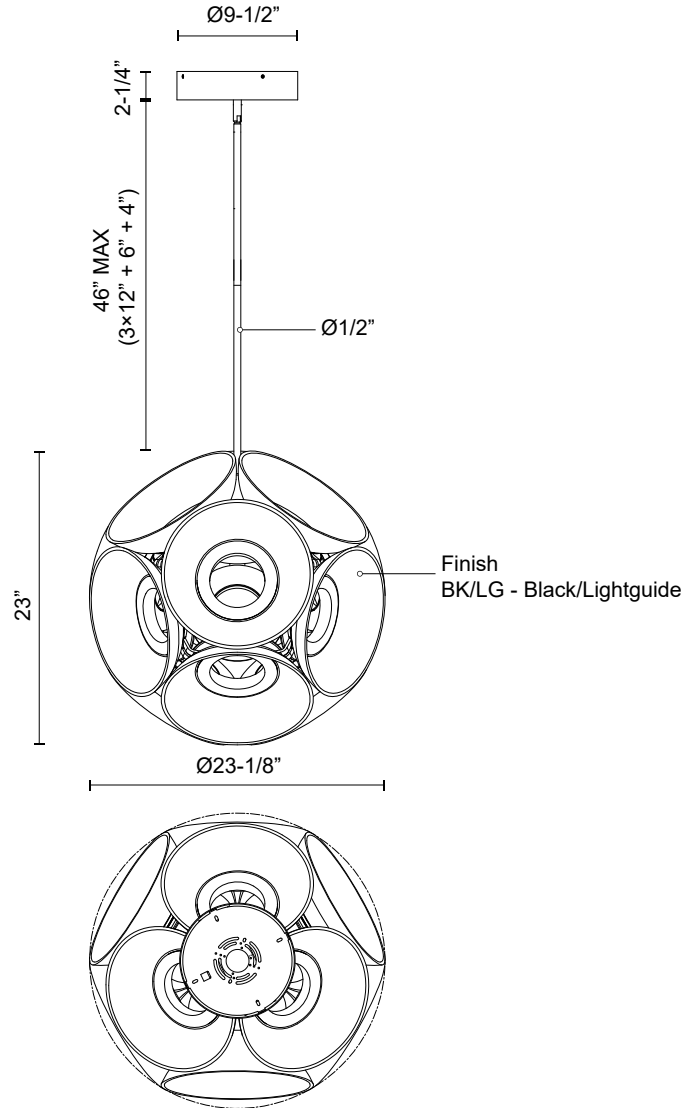

**MAGELLAN
CH51624
CHANDELIERS**

PROJECT

CH51624-BK
Black/Light Guide

SPECIFICATION DETAILS

* For custom options, consult factory for details.

Fixture Dimensions	D23-1/8" x H23"
Light Source	LED with DC Driver
Wattage	100W
Total Lumens	8500lm
Delivered Lumens	2100lm
Voltage	120V
Color Temperature	3000K
CRI (Ra)	90CRI
Optional Color Temps	2700K - 5000K Available, Minimum Order Quantities Apply
LED Rated Life	50,000 hours
Dimming	100% - 10%, TRIAC or ELV Dimmer (Not Included)
Adjustable	Yes
Rod Length	46" Max (3x12" + 1x6" + 1x4")
Wire Length	60"
Minimum Hang Height	28"
Diffuser Details	Frosted Acrylic
Shade Details	Clear Acrylic Edge Lit Panel
Location	Dry
Warranty	5 Years
Canopy Dimensions	D9-1/2" x H2-1/4"

DESCRIPTION

Large-scale statement piece, multiple acrylic edge-lit shades clad a hollow core. Fine textured dark exterior and dotted clear acrylic shades

KUZCO

19054 28TH AVENUE
SURREY - BC V3Z 6M3
CANADA