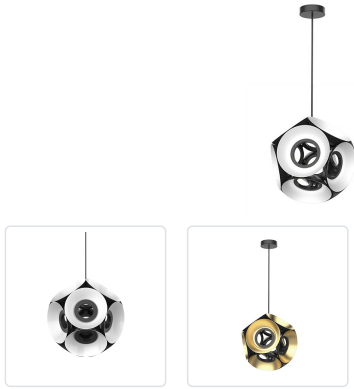

**MAGELLAN
CH51232
CHANDELIERS**

PROJECT

CH51232-BK/WH
Black/White

CH51232-BK/GD
Black/Gold

SPECIFICATION DETAILS

Fixture Dimensions	D31-3/8" x H31-1/4"
Light Source	LED with DC Driver
Wattage	136W
Total Lumens	11050lm
Delivered Lumens	BK/WH-4890lm*
Voltage	120V
Color Temperature	3000K
CRI (Ra)	90CRI
Optional Color Temps	2700K - 5000K Available, Minimum Order Quantities Apply
LED Rated Life	50,000 hours
Dimming	100% - 10%, TRIAC or ELV Dimmer (Not Included)
Shade Details	Spun Aluminum Shade
Adjustable	Yes
Rod Length	46" Max (3x12" + 1x6" + 1x4")
Wire Length	60"
Minimum Hang Height	36"
Sloped Ceiling Adaptable	Yes, Up to 45 Degrees
Location	Dry
Canopy Dimensions	D9-1/2" x H2-1/4"
Paint Finish	BK02; GD01; WH01;

* For custom options, consult factory for details.

* For warranty information, please visit www.kuzcolighting.com/warranty

DESCRIPTION

Large-scale statement piece, multiple spun-aluminum shades clad a hollow core. Fine textured dark exterior and white or gold reflector finish