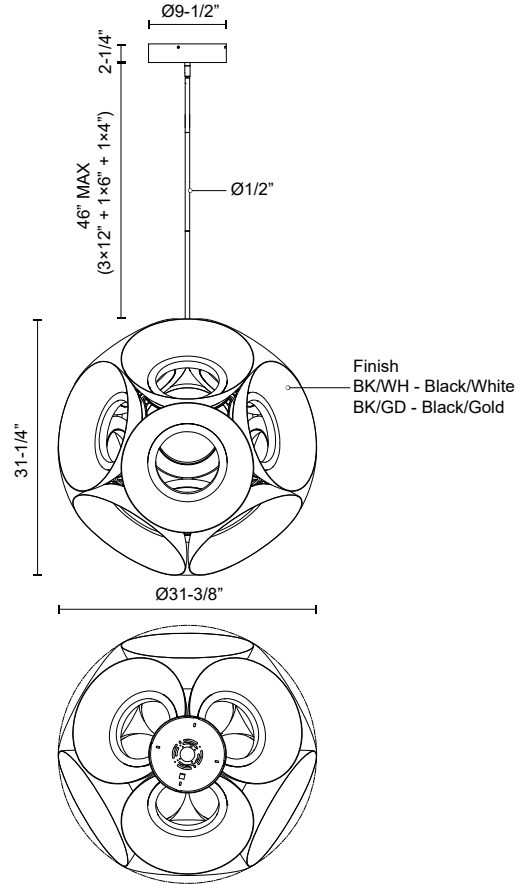

**MAGELLAN
CH51232
CHANDELIERS**

PROJECT

CH51232-BK/WH
Black/White

CH51232-BK/GD
Black/Gold

SPECIFICATION DETAILS

Fixture Dimensions	D31-3/8" x H31-1/4"
Light Source	LED with DC Driver
Wattage	136W
Total Lumens	11050lm
Delivered Lumens	BK/WH-4890lm*
Voltage	120V
Color Temperature	3000K
CRI (Ra)	90CRI
Optional Color Temps	2700K - 5000K Available, Minimum Order Quantities Apply
LED Rated Life	50,000 hours
Dimming	100% - 10%, TRIAC or ELV Dimmer (Not Included)
Shade Details	Spun Aluminum Shade
Adjustable	Yes
Rod Length	46" Max (3x12" + 1x6" + 1x4")
Wire Length	60"
Minimum Hang Height	36"
Sloped Ceiling Adaptable	Yes, Up to 45 Degrees
Location	Dry
Canopy Dimensions	D9-1/2" x H2-1/4"
Paint Finish	BK02; GD01; WH01;

* For custom options, consult factory for details.

* For warranty information, please visit www.kuzcolighting.com/warranty

DESCRIPTION

Large-scale statement piece, multiple spun-aluminum shades clad a hollow core. Fine textured dark exterior and white or gold reflector finish