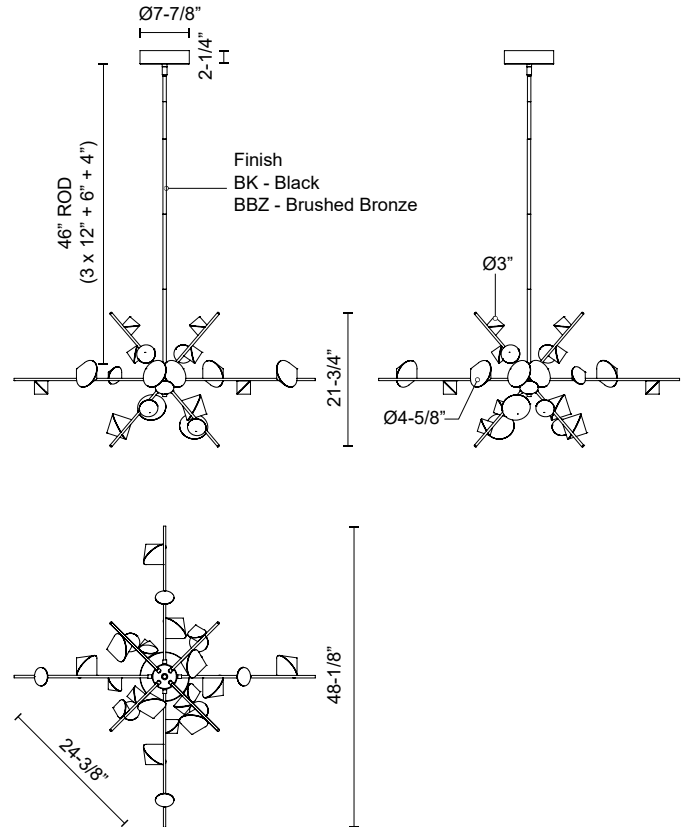

DESCRIPTION

Gemstone shaped illuminations cluster around an architectural rod in a way that is enduring and awe-inspiring. Providing luxe and modern ambient lighting in any space, the Geode Collection is the jewellery of any space.