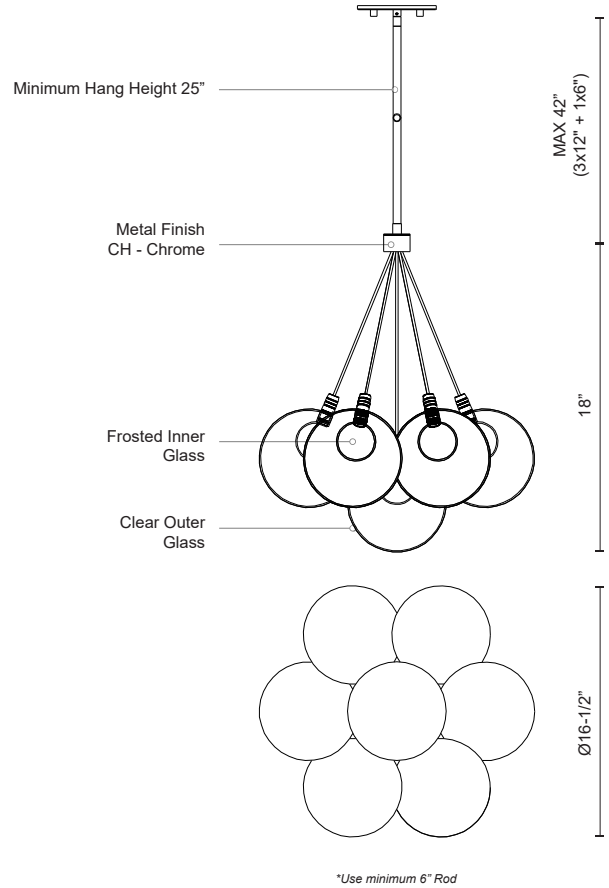

**BOLLA
CH3117
CHANDELIERS**

PROJECT

DESCRIPTION

Produced in an array of configurations, the Bolla series is defined by the iconic double-wall glass globes. A frosted globe is perched within a transparent orb producing diffuser light from the satin aluminum LED socket. While elegant as a single pendant, the optional clustered bouquet creates a stunning impact.

SPECIFICATION DETAILS

Fixture Dimensions	D16-1/2" x H18"
Light Source	AC LED Module
Wattage	20W
Total Lumens	1540lm
Delivered Lumens	CH-1225lm
Voltage	120V
Color Temperature	3000K
CRI (Ra)	90CRI
Optional Color Temps	2700K - 5000K Available, Minimum Order Quantities Apply
LED Rated Life	50,000 hours
Dimming	100% - 10%, ELV Dimmer (Not Included)
Shade Details	Clear Glass Shade
Glass Details	Frosted Glass
Adjustable	Yes
Rod Length	42" Max (3x12" + 1x6")
Product Adaptor	ADP002 (Sold Separately)
Location	Dry
Canopy Dimensions	D4-3/4" x H3/8"
Finish Option(s)	Chrome