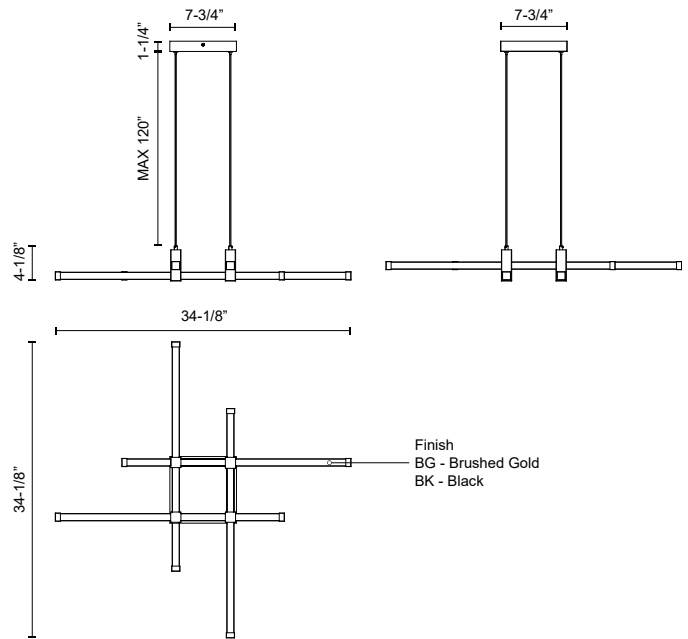

KUZCO

CANADA: 19054 28TH AVENUE - SURREY, BC V3Z 6M3
USA: 3035 E. LONE MOUNTAIN ROAD - LAS VEGAS, NV 89081

WWW.KUZCOLIGHTING.COM

© 2023 KUZCO LIGHTING. ALL RIGHTS RESERVED.

COMMENT