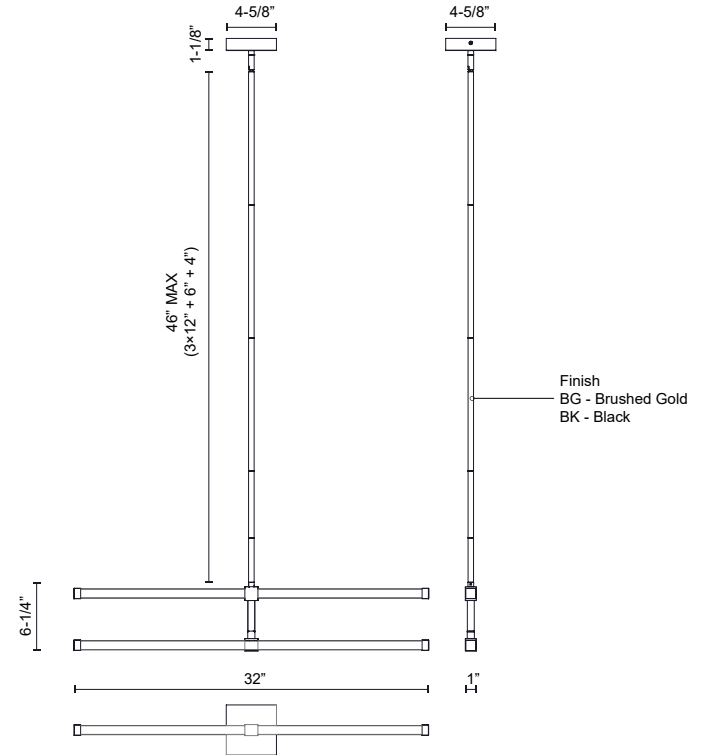

**BLADE
CH23532
CHANDELIERS**

PROJECT

SPECIFICATION DETAILS

Fixture Dimensions	L32" x W1" x H6-1/4"
Light Source	LED with DC Driver
Wattage	20W
Total Lumens	1650lm
Delivered Lumens	BG-1375lm*; BK-1320lm*;
Voltage	120V
Color Temperature	3000K
CRI (Ra)	90CRI
Optional Color Temps	2700K - 5000K Available, Minimum Order Quantities Apply
LED Rated Life	50,000 hours
Dimming	100% - 10%, TRIAC or ELV Dimmer (Not Included)
Diffuser Details	Clear Acrylic Exterior/White Silicone Interior
Adjustable	Yes
Rod Length	46" Max (3x12" + 1x6" + 1x4")
Wire Length	120"
Minimum Hang Height	15"
Sloped Ceiling Adaptable	Yes, Up to 45 Degrees
Location	Dry
Illumination Direction	Up/Down
CEC Title 24 JA8	Yes, JA8-2022
Canopy Dimensions	L4-5/8" x W4-5/8" x H1-1/8"
Paint Finish	BG01; BK02;

* For custom options, consult factory for details.

* For warranty information, please visit www.kuzcolighting.com/warranty

DESCRIPTION

The Blade Collection is as artistic as it is functional. With its linear design and long acrylic ribbed diffusers, the entire Blade family delivers a tremendous depth of light that makes for spectacular lighting in high-traffic areas of the home. With a variety of styles and hanging options available, it's easy to create a unique lighting environment of high caliber.

KUZCO

CANADA: 19054 28TH AVENUE - SURREY, BC V3Z 6M3
USA: 3035 E. LONE MOUNTAIN ROAD - LAS VEGAS, NV 89081

WWW.KUZCOLIGHTING.COM

© 2023 KUZCO LIGHTING. ALL RIGHTS RESERVED.

COMMENT