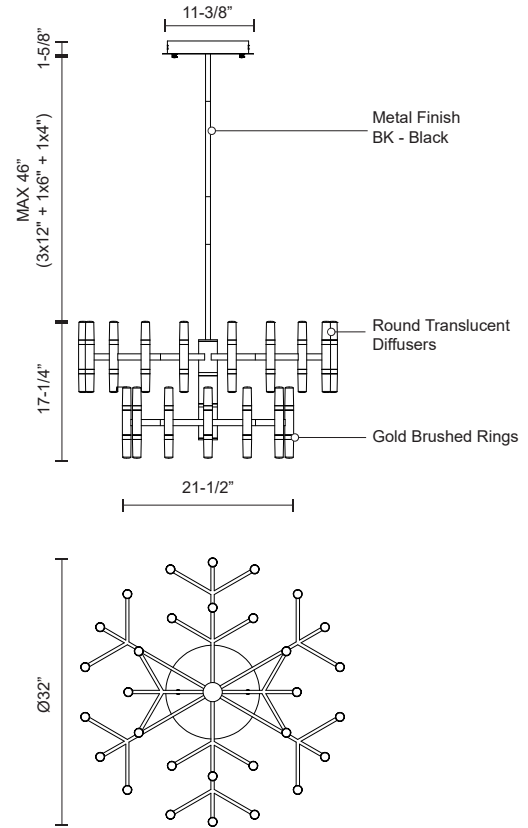

**DRAVEN  
CH19833**  
CHANDELIERS

PROJECT

**DESCRIPTION**

Overlapping aluminum arms form meshwork. Finely textured powder-coat finish. Tapered round translucent diffusers. Plated gold brushed accent rings. Up and down light. Custom options available.

**SPECIFICATION DETAILS**

\* For custom options, consult factory for details.

<b>Fixture Dimensions</b>	D32" x H17-1/4"
<b>Light Source</b>	LED with DC Driver
<b>Wattage</b>	180W
<b>Total Lumens</b>	15300lm
<b>Delivered Lumens</b>	BK-9900lm*
<b>Voltage</b>	120V
<b>Color Temperature</b>	3000K
<b>CRI (Ra)</b>	90CRI
<b>Optional Color Temps</b>	2700K - 5000K Available, Minimum Order Quantities Apply
<b>LED Rated Life</b>	50,000 hours
<b>Dimming</b>	100% - 10%, TRIAC or ELV Dimmer (Not Included)
<b>Diffuser Details</b>	White Acrylic Diffuser
<b>Adjustable</b>	Yes
<b>Rod Length</b>	46" Max (3x12" + 1x6" + 1x4")
<b>Ceiling Adaptor</b>	No
<b>Location</b>	Dry
<b>Warranty</b>	5 Years
<b>Canopy Dimensions</b>	D11-3/8" x H1-5/8"
<b>Finish Option(s)</b>	Black