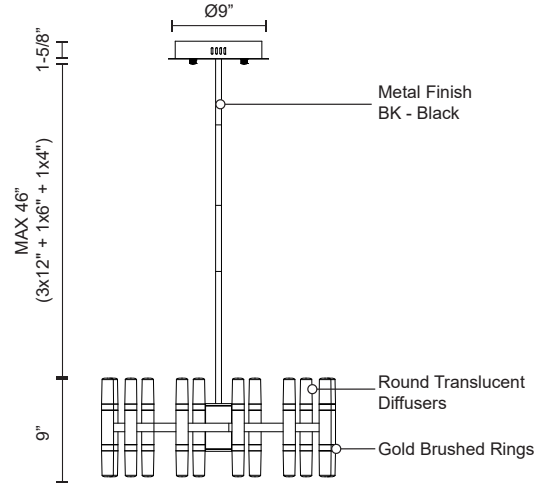

**DRAVEN
CH19722**
CHANDELIERS

PROJECT

DESCRIPTION

Branch formed aluminum arms extend from central cylindrical core. Finely textured powder-coat finish. Tapered round translucent diffusers. Plated-gold brushed accent rings. Up and down light. Custom options available.

SPECIFICATION DETAILS

* For custom options, consult factory for details.

Fixture Dimensions	D21-1/2" x H9"
Light Source	LED with DC Driver
Wattage	72W
Total Lumens	6115lm
Delivered Lumens	BK-3960lm*
Voltage	120V
Color Temperature	3000K
CRI (Ra)	90CRI
Optional Color Temps	2700K - 5000K Available, Minimum Order Quantities Apply
LED Rated Life	50,000 hours
Dimming	100% - 10%, TRIAC or ELV Dimmer (Not Included)
Diffuser Details	White Acrylic Diffuser
Adjustable	Yes
Rod Length	46" Max (3x12" + 1x6" + 1x4")
Ceiling Adaptor	No
Location	Dry
Warranty	5 Years
CEC Title 24 JA8	Yes, JA8-19
Canopy Dimensions	D9" x H1-5/8"
Finish Option(s)	Black