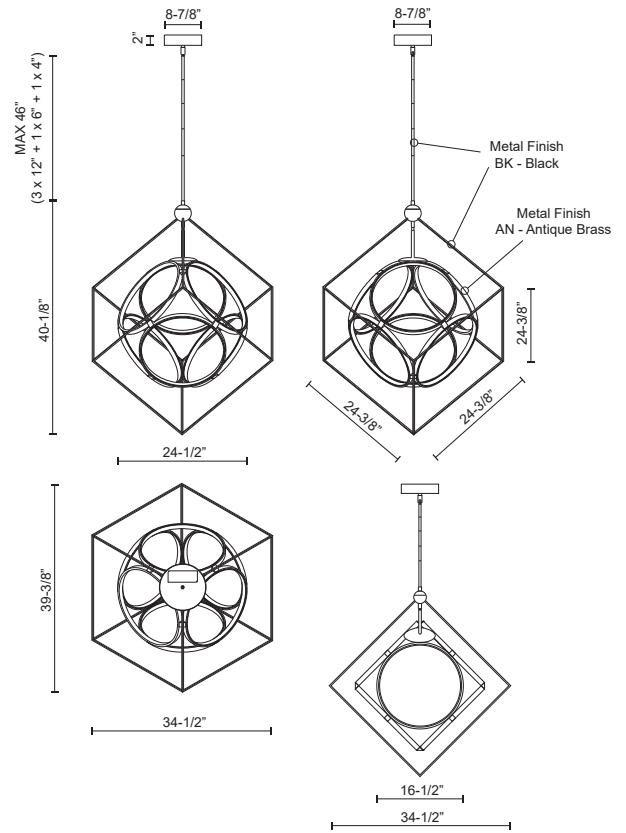

**MONZA
CH19234
CHANDELIERS**

PROJECT

DESCRIPTION

Interconnecting aluminum rings within steel frame cube. Finely textured metallic and satin powder-coat finishes. Opal silicon circular diffusers. Up and down light. Custom options available.

SPECIFICATION DETAILS

* For custom options, consult factory for details.

Fixture Dimensions	L34-1/2" x W39-3/8" x H40-1/8"
Light Source	LED with DC Driver
Wattage	111W
Total Lumens	7800lm
Delivered Lumens	BK/AN-4700lm*
Voltage	120V
Color Temperature	3000K
CRI (Ra)	90CRI
Optional Color Temps	2700K - 5000K Available, Minimum Order Quantities Apply
LED Rated Life	50,000 hours
Dimming	100% - 10%, TRIAC or ELV Dimmer (Not Included)
Diffuser Details	White Acrylic Diffuser
Adjustable	Yes
Rod Length	46" Max (3x12" + 1x6" + 1x4")
Location	Dry
Ceiling Adaptor	Yes, Up to 45 Degrees
Warranty	5 Years
Canopy Dimensions	D8-7/8" x H2"
Finish Option(s)	Black/Antique Brass