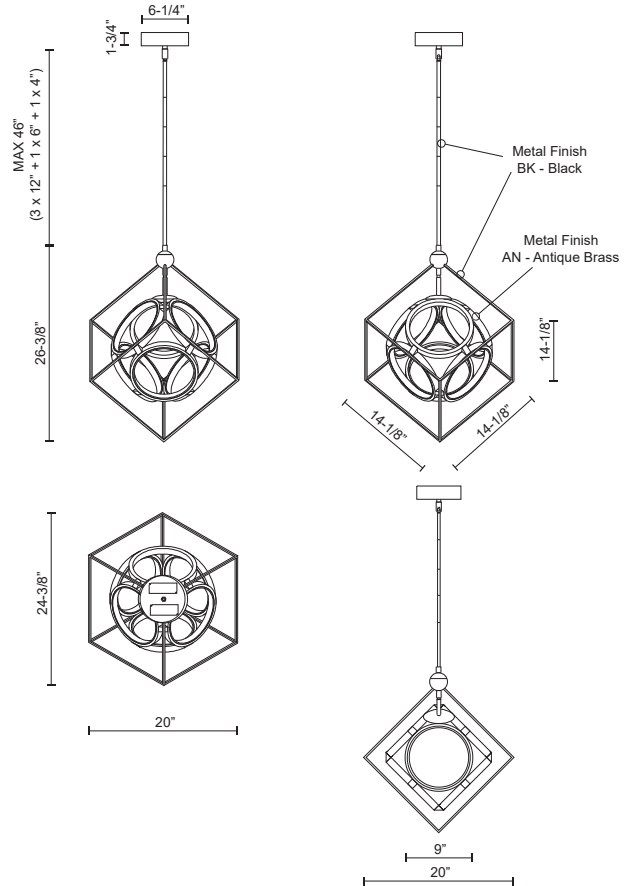

**MONZA
CH19220
CHANDELIERS**

PROJECT

DESCRIPTION

Interconnecting aluminum rings within steel frame cube. Finely textured metallic and satin powder-coat finishes. Opal silicon circular diffusers. Up and down light. Custom options available.

SPECIFICATION DETAILS

Fixture Dimensions	L20" x W24-3/8" x H26-3/8"
Light Source	LED with DC Driver
Wattage	59W
Total Lumens	4600lm
Delivered Lumens	BK/AN-2860lm*
Voltage	120V
Color Temperature	3000K
CRI (Ra)	90CRI
Optional Color Temps	2700K - 5000K Available, Minimum Order Quantities Apply
LED Rated Life	50,000 hours
Dimming	100% - 10%, TRIAC or ELV Dimmer (Not Included)
Diffuser Details	White Acrylic Diffuser
Adjustable	Yes
Rod Length	46" Max (3x12" + 1x6" + 1x4")
Sloped Ceiling Adaptable	Yes, Up to 45 Degrees
Location	Dry
CEC Title 24 JA8	Yes, JA8-2022
Canopy Dimensions	D6-1/4" x H1-3/4"
Finish Option(s)	Black/Antique Brass

* For custom options, consult factory for details.
* For warranty information, please visit www.kuzcolighting.com/warranty

COMMENT

KUZCO

19054 28TH AVENUE
SURREY - BC V3Z 6M3
CANADA

WWW.KUZCOLIGHTING.COM