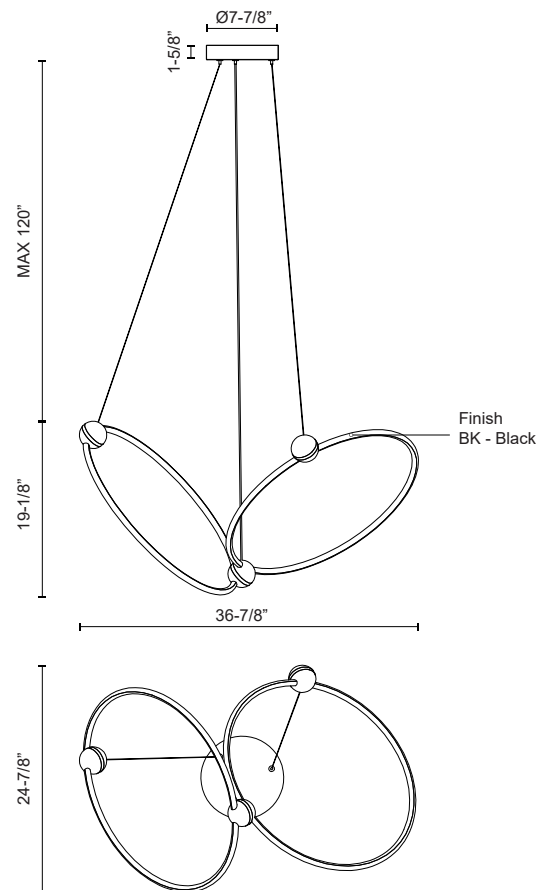

CH17702-BK
Black

SPECIFICATION DETAILS

Fixture Dimensions	L36-7/8" x W24-7/8" x H19-1/8"
Light Source	LED with DC Driver
Wattage	41W
Total Lumens	2850lm
Delivered Lumens	980lm
Voltage	120V
Color Temperature	3000K
CRI (Ra)	90CRI
Optional Color Temps	2700K - 5000K Available, Minimum Order Quantities Apply
LED Rated Life	50,000 hours
Dimming	100% - 10%, TRIAC or ELV Dimmer (Not Included)
Diffuser Details	White Silicone Diffuser
Adjustable	Yes
Wire Length	120" Max
Wire Type	Black Wire
Minimum Hang Height	30"
Sloped Ceiling Adaptable	Yes
Location	Dry
Illumination Direction	Omni-directional
Canopy Dimensions	D7-7/8" x H1-5/8"
CEC Title 24 JA8	Yes, JA8-2022
Material	Aluminum
Paint Finish	BK02

* For custom options, consult factory for details.
* For warranty information, please visit www.kuzcolighting.com/warranty

DESCRIPTION

The Isho collection evokes a feeling of futuristic modern elegance. With rings of illumination colliding organically, this series is inspired by orbital patterns seen in our galaxy and beyond. Each ring is affixed by a small, illuminated orb, adding to the organic and other worldly beauty of this collection. Available in a two or three ring chandelier, the Isho is sure to be the center of any space's gravity.

- Modern ring chandelier
- Integrated LED, no need for bulbs
- Center Canopy Mounted
- Adjustable wires up to 120" length
- Perfect for foyers, living rooms, kitchens, and dining rooms

KUZCO

CANADA: 19054 28TH AVENUE - SURREY, BC V3Z 6M3
USA: 3035 E. LONE MOUNTAIN ROAD - LAS VEGAS, NV 89081