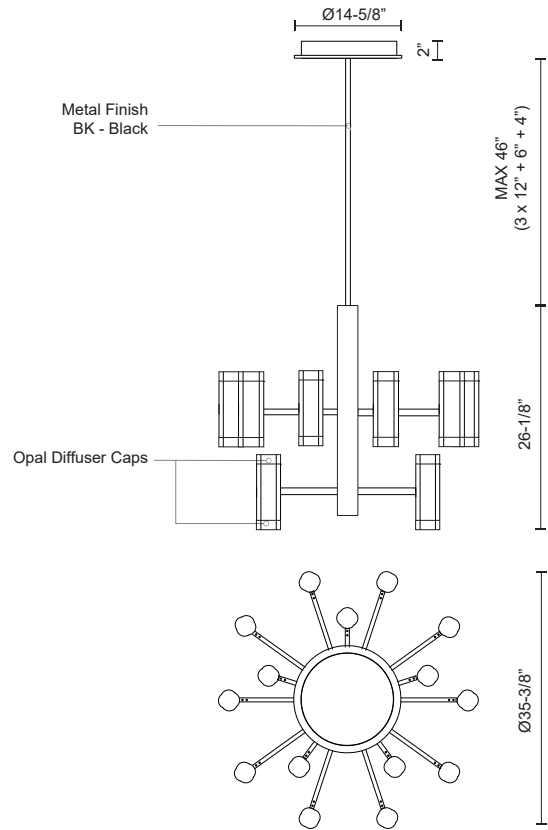

**BRAZEN
CH16736
CHANDELIERS**

PROJECT

DESCRIPTION

An array of extruded aluminum quatrefoil lamps. Finely textured powder-coat. Opal diffuser caps and illuminated central tube. Up and down light. Custom options available.

SPECIFICATION DETAILS

* For custom options, consult factory for details.

Fixture Dimensions	D35-3/8" x H26-1/8"
Light Source	LED with DC Driver
Wattage	178W
Total Lumens	14240lm
Delivered Lumens	BK-5865lm*
Voltage	120V
Color Temperature	3000K
CRI (Ra)	90CRI
Optional Color Temps	2700K - 5000K Available, Minimum Order Quantities Apply
LED Rated Life	50,000 hours
Dimming	100% - 10%, TRIAC or ELV Dimmer (Not Included)
Diffuser Details	Frosted acrylic diffuser
Adjustable	Yes
Rod Length	46" Max (3x12" + 1x6" + 1x4")
Ceiling Adaptor	No
Location	Dry
Warranty	5 Years
Canopy Dimensions	D14-5/8" x H2"
Finish Option(s)	Black