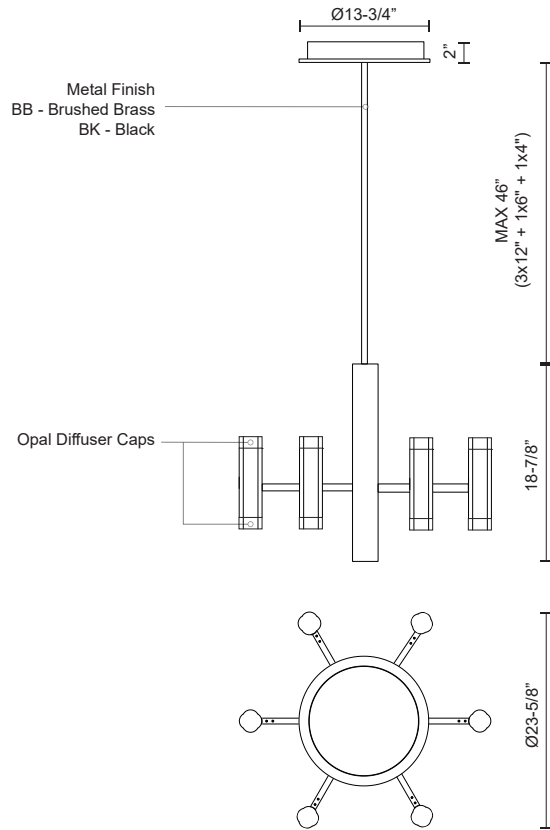

**BRAZEN  
CH16724  
CHANDELIERS**

PROJECT

**DESCRIPTION**

An array of extruded aluminum quatrefoil lamps. Finely textured powder-coat or plated finish. Opal diffuser caps and illuminated central tube. Up and down light. Custom options available.

CH16724-BK  
Black

CH16724-BB  
Brushed Brass

**SPECIFICATION DETAILS**

\* For custom options, consult factory for details.

|                             |   |
|-----------------------------|---|
| <b>Fixture Dimensions</b>   | D23-5/8" x H18-7/8"                                     |
| <b>Light Source</b>         | LED with DC Driver                                      |
| <b>Wattage</b>              | 88W   |
| <b>Total Lumens</b>         | 7040lm  |
| <b>Delivered Lumens</b>     | BK-2900lm*  |
| <b>Voltage</b>              | 120V  |
| <b>Color Temperature</b>    | 3000K   |
| <b>CRI (Ra)</b>             | 90CRI   |
| <b>Optional Color Temps</b> | 2700K - 5000K Available, Minimum Order Quantities Apply |
| <b>LED Rated Life</b>       | 50,000 hours  |
| <b>Dimming</b>              | 100% - 10%, TRIAC or ELV Dimmer (Not Included)          |
| <b>Diffuser Details</b>     | Frosted acrylic diffuser                                |
| <b>Adjustable</b>           | Yes   |
| <b>Rod Length</b>           | 46" Max (3x12" + 1x6" + 1x4")                           |
| <b>Ceiling Adaptor</b>      | No  |
| <b>Location</b>             | Dry   |
| <b>Warranty</b>             | 5 Years   |
| <b>Canopy Dimensions</b>    | D13-3/4" x H2"  |