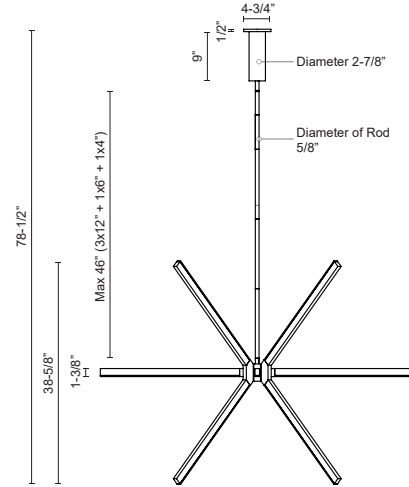

SIRIUS
CH14356
CHANDELIERS

PROJECT

DESCRIPTION

Sirius' array of elements emanate from a single point in a starburst of light. A visual statement that draws the eye as the burnished finish interplays with the light, revealing shifting highlights and shadows. Contemporary and decorative.

SPECIFICATION DETAILS

Fixture Dimensions	L54-3/8" x W54-3/8" x H38-5/8"
Light Source	LED with DC Driver
Wattage	67W
Total Lumens	4820lm
Delivered Lumens	BK-2673lm; BN-4091lm; WH-4497lm;
Voltage	120V
Color Temperature	3000K
CRI (Ra)	90CRI
Optional Color Temps	2700K - 5000K Available, Minimum Order Quantities Apply
LED Rated Life	50,000 hours
Dimming	100% - 10%, TRIAC or ELV Dimmer (Not Included)
Diffuser Details	White Acrylic Diffuser
Adjustable	Yes
Rod Length	46" Max (3x12" + 1x6" + 1x4")
Sloped Ceiling Adaptable	Yes, Up to 45 Degrees
Location	Dry
CEC Title 24 JA8	Yes, JA8-2022
Canopy Dimensions	D4-3/4" x H9"

* For custom options, consult factory for details.

* For warranty information, please visit www.kuzcolighting.com/warranty

COMMENT

KUZCO

19054 28TH AVENUE
SURREY - BC V3Z 6M3
CANADA

WWW.KUZCOLIGHTING.COM