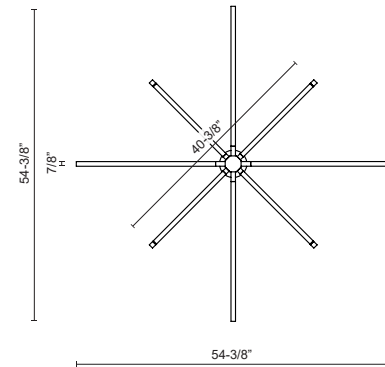

SIRIUS
CH14356
CHANDELIERS

PROJECT

DESCRIPTION

Sirius' array of elements emanate from a single point in a starburst of light. A visual statement that draws the eye as the burnished finish interplays with the light, revealing shifting highlights and shadows. Contemporary and decorative.

SPECIFICATION DETAILS

Fixture Dimensions	L54-3/8" x W54-3/8" x H38-5/8"
Light Source	LED with DC Driver
Wattage	67W
Total Lumens	4820lm
Delivered Lumens	BK-2673lm; BN-4091lm; WH-4497lm;
Voltage	120V
Color Temperature	3000K
CRI (Ra)	90CRI
Optional Color Temps	2700K - 5000K Available, Minimum Order Quantities Apply
LED Rated Life	50,000 hours
Dimming	100% - 10%, TRIAC or ELV Dimmer (Not Included)
Diffuser Details	White Acrylic Diffuser
Adjustable	Yes
Rod Length	46" Max (3x12" + 1x6" + 1x4")
Sloped Ceiling Adaptable	Yes, Up to 45 Degrees
Location	Dry
CEC Title 24 JA8	Yes, JA8-2022
Canopy Dimensions	D4-3/4" x H9"

* For custom options, consult factory for details.

* For warranty information, please visit www.kuzcolighting.com/warranty

COMMENT

KUZCO

19054 28TH AVENUE
SURREY - BC V3Z 6M3
CANADA

WWW.KUZCOLIGHTING.COM