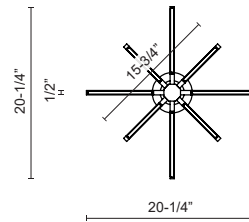

SIRIUS MINOR
CH14220
 CHANDELIERS

PROJECT

CH14220-BK
Black

CH14220-BN
Brushed Nickel

CH14220-GD
Gold

CH14220-WH
White

SPECIFICATION DETAILS

Fixture Dimensions	L20-1/4" x W20-1/4" x H15"
Light Source	LED with DC Driver
Wattage	48W
Total Lumens	4080lm
Delivered Lumens	BK-1294lm; BN-1670lm; GD-1534lm; WH-1840lm;
Voltage	120V
Color Temperature	3000K
CRI (Ra)	90CRI
Optional Color Temps	2700K - 5000K Available, Minimum Order Quantities Apply
LED Rated Life	50,000 hours
Dimming	100% - 10%, TRIAC or ELV Dimmer (Not Included)
Diffuser Details	White Acrylic Diffuser
Adjustable	Yes
Rod Length	46" Max (3x12" + 1x6" + 1x4")
Sloped Ceiling Adaptable	Yes, Up to 45 Degrees
Location	Dry
Canopy Dimensions	D4-3/4" x H7-1/2"

* For custom options, consult factory for details.

* For warranty information, please visit www.kuzcolighting.com/warranty

DESCRIPTION

A plethora of thin linear lights converge at numerous angles into a central cluster. Simultaneously rectilinear and decorative the reduced scale from the initial Sirius provides an ideal accent to be used in multiples or as focal point. The fine diminutive components and airy structure merge in a lightweight elegant aesthetic.