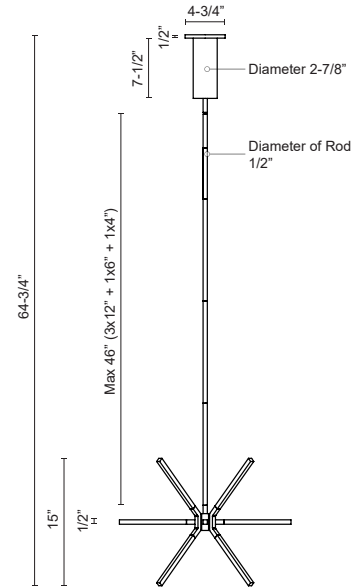

SIRIUS MINOR
CH14220
 CHANDELIERS

PROJECT

CH14220-BK
Black

CH14220-BN
Brushed Nickel

CH14220-GD
Gold

CH14220-WH
White

SPECIFICATION DETAILS

Fixture Dimensions	L20-1/4" x W20-1/4" x H15"
Light Source	LED with DC Driver
Wattage	48W
Total Lumens	4080lm
Delivered Lumens	BK-1294lm; BN-1670lm; GD-1534lm; WH-1840lm;
Voltage	120V
Color Temperature	3000K
CRI (Ra)	90CRI
Optional Color Temps	2700K - 5000K Available, Minimum Order Quantities Apply
LED Rated Life	50,000 hours
Dimming	100% - 10%, TRIAC or ELV Dimmer (Not Included)
Diffuser Details	White Acrylic Diffuser
Adjustable	Yes
Rod Length	46" Max (3x12" + 1x6" + 1x4")
Sloped Ceiling Adaptable	Yes, Up to 45 Degrees
Location	Dry
Canopy Dimensions	D4-3/4" x H7-1/2"

* For custom options, consult factory for details.

* For warranty information, please visit www.kuzcolighting.com/warranty

DESCRIPTION

A plethora of thin linear lights converge at numerous angles into a central cluster. Simultaneously rectilinear and decorative the reduced scale from the initial Sirius provides an ideal accent to be used in multiples or as focal point. The fine diminutive components and airy structure merge in a lightweight elegant aesthetic.