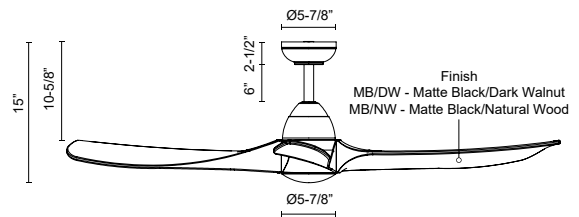

DESCRIPTION

Introducing the Baylor Carved Wood Blade Fan, where style meets innovation in perfect harmony. Crafted with meticulous detail and available in two exquisite finishes – dark walnut and natural oak wood – this fan is a statement piece that complements any decor. Its modern 3-blade design, adorned with sleek matte black accents, adds a touch of sophistication to any room. Choose your desired configuration, with or without the optional light kit, and experience the convenience of smart fan technology, powered by the Smart by Bond app, or opt for the included handheld remote for effortless control.

- Carved real wood blades
- Smart fan technology when you download the Smart by Bond App
- Handheld remote included
- Compatible with iHome, Alexa, and Google products
- dimmable from 100-10%
- Timed on/off options available

COMMENT

KUZCO

CANADA: 19054 28TH AVENUE - SURREY, BC V3Z 6M3

USA: 3035 E. LONE MOUNTAIN ROAD - LAS VEGAS, NV 89081

WWW.KUZCOLIGHTING.COM

© 2024 KUZCO LIGHTING. ALL RIGHTS RESERVED.