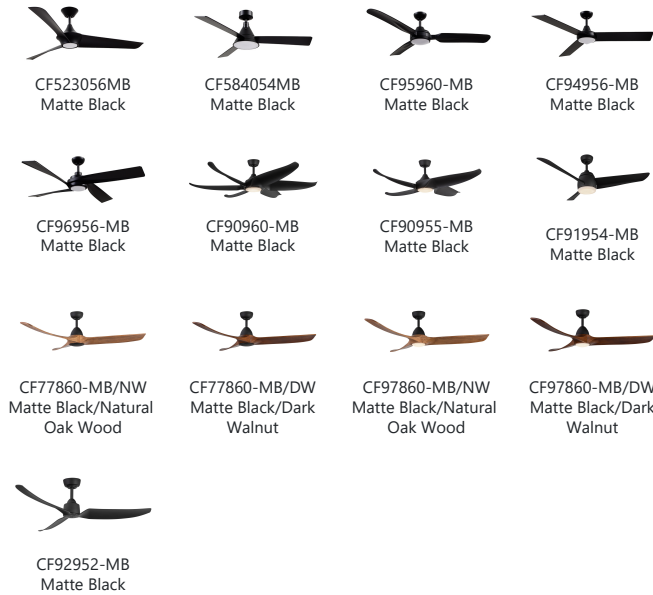

X-RD34-60MB FAN