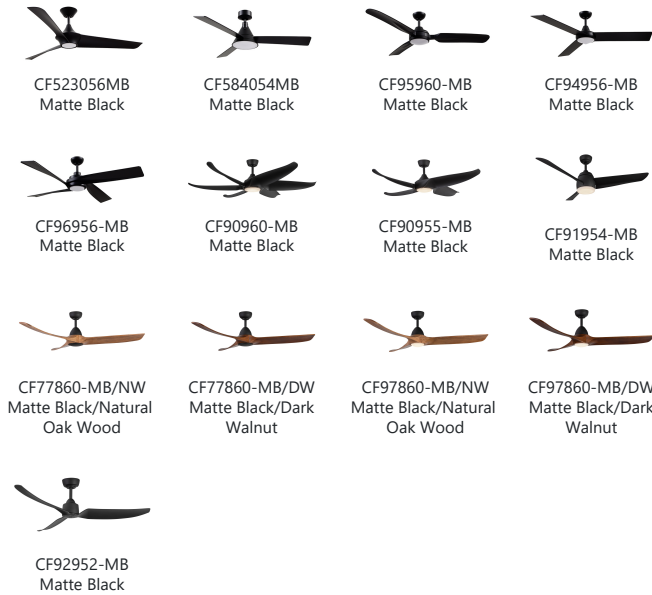

X-RD34-36MB FAN