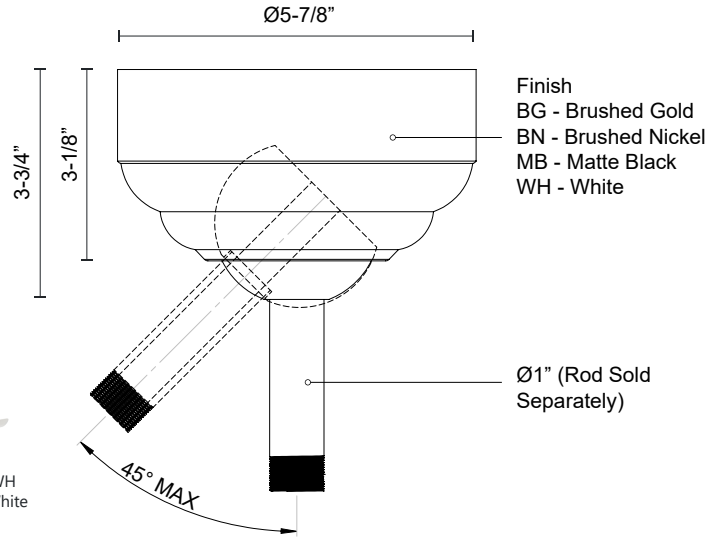

WWW.KUZCOLIGHTING.COM

© 2023 KUZCO LIGHTING. ALL RIGHTS RESERVED.

X-ADP 34 FAN

ADAPTORS

DESCRIPTION

Sloped ceiling adaptor for fans. Available in four finishes. Sold separately.

SPECIFICATION DETAILS

Slope Ceiling Adaptor Dimensions	D5-7/8" x H3-3/4"
Sloped Ceiling Adaptable	Yes, Up to 45 Degrees
Location	Damp; Dry (Only CF94956 & CF584054) Wet (Only CF92952)