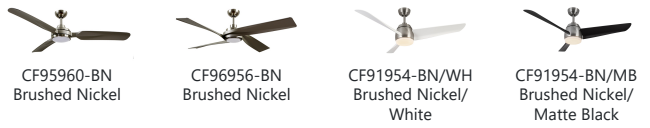

X-RD34-24BN FAN