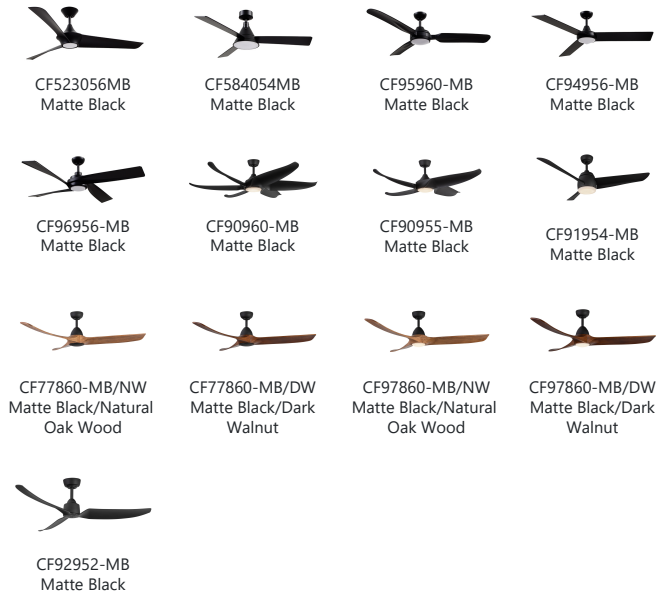

X-RD34-24MB FAN