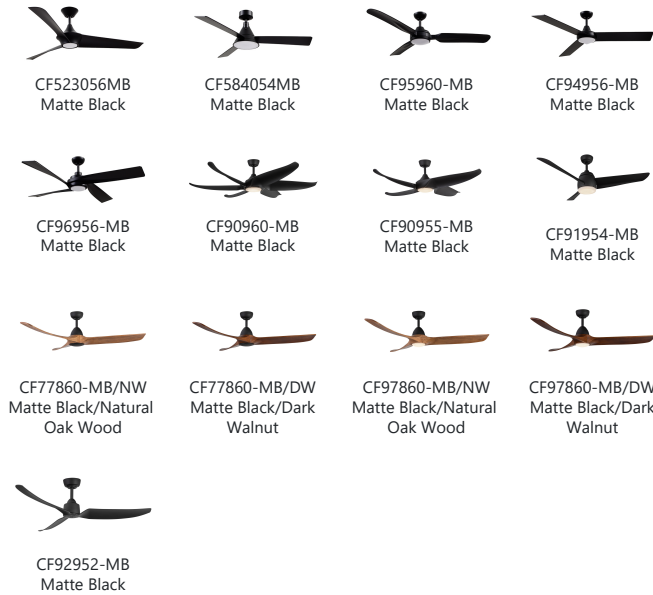

X-RD34-48MB FAN