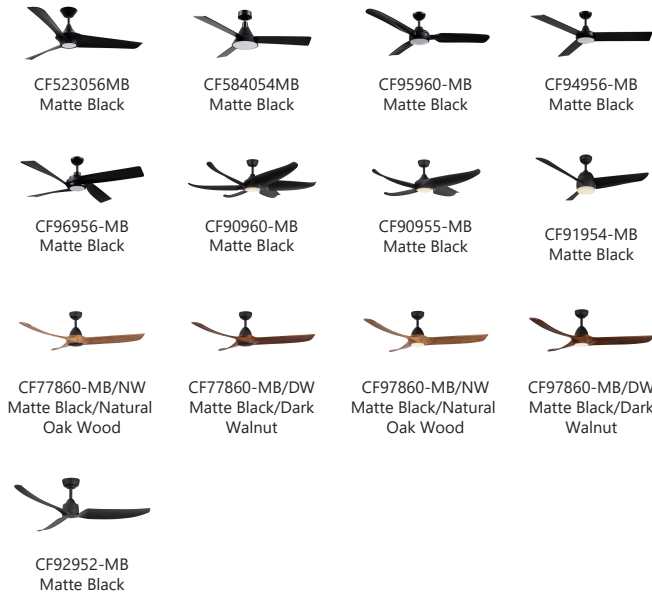

SPECIFICATION DETAILS

Downrod Dimensions	• D1" x H48"
Location	Damp; Dry (Only CF94956 & CF584054) Wet (Only CF92952)

SUGGESTED FAN SELECTION TO WORK WITH DOWNROD

X-RD34-48BG FAN

X-RD34-48BN FAN

X-RD34-48MB FAN