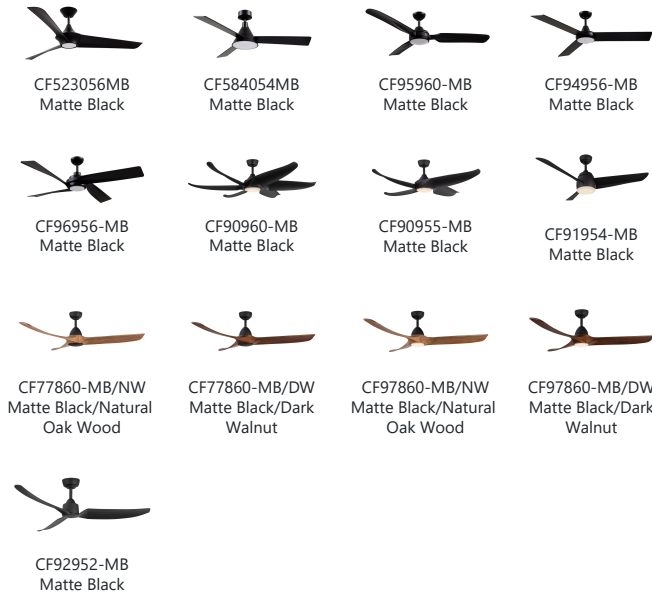

SUGGESTED FAN SELECTION TO WORK WITH DOWNROD

X-RD34-60BG FAN

X-RD34-60BN FAN

X-RD34-60MB FAN

X-RD34-60WH FAN

Finish
 BG - Brushed Gold
 BN - Brushed Nickel
 MB - Matte Black
 WH - White

KUZCO

CANADA: 19054 28TH AVENUE - SURREY, BC V3Z 6M3