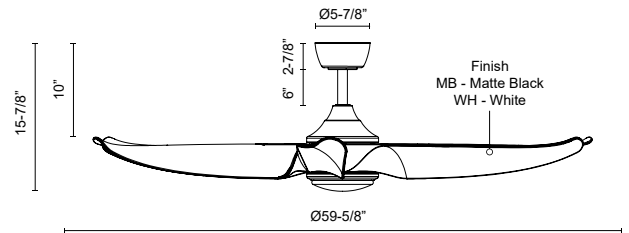

* For custom options, consult factory for details.

* For warranty information, please visit www.kuzcolighting.com/warranty

DESCRIPTION

Discover the Coronado Fan a sleek and modern masterpiece with a hint of industrial flair. With its four blades and striking design, it effortlessly blends aesthetics with functionality. Available in two sizes and three distinctive finishes, the Coronado Fan adapts to your space and style seamlessly. Enjoy the convenience of a smart fan, controllable via the Smart by Bond app or the included handheld remote. With six adjustable speeds, a reverse function, and dimming capabilities on the light kit, the Coronado Fan redefines comfort and sophistication in one elegant package.

- Smart fan technology when you download the Smart by Bond App
- Handheld remote included
- Compatible with iHome, Alexa, and Google products
- Dimmable from 100-10%
- Timed on/off options available

COMMENT

KUZCO

CANADA: 19054 28TH AVENUE - SURREY, BC V3Z 6M3

USA: 3035 E. LONE MOUNTAIN ROAD - LAS VEGAS, NV 89081

WWW.KUZCOLIGHTING.COM

© 2024 KUZCO LIGHTING. ALL RIGHTS RESERVED.