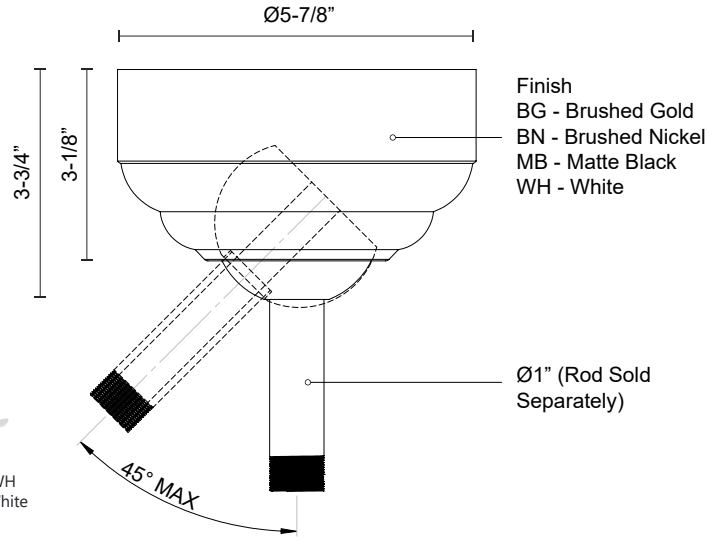

X-ADP 34 FAN

ADAPTORS

DESCRIPTION

Sloped ceiling adaptor for fans. Available in four finishes. Sold separately.

SPECIFICATION DETAILS

Slope Ceiling Adaptor Dimensions	D5-7/8" x H3-3/4"
Sloped Ceiling Adaptable	Yes, Up to 45 Degrees
Location	Damp; Dry (Only CF94956 & CF584054) Wet (Only CF92952)

SUGGESTED FAN SELECTION TO WORK WITH SLOPE CEILING ADAPTOR

X-ADP 34 BG FAN

X-ADP 34 BN FAN

X-ADP 34 MB FAN

X-ADP 34 WH FAN

KUZCO

CANADA: 19054 28TH AVENUE - SURREY, BC V3Z 6M3

USA: 3035 E. LONE MOUNTAIN ROAD - LAS VEGAS, NV 89081

WWW.KUZCOLIGHTING.COM

© 2023 KUZCO LIGHTING. ALL RIGHTS RESERVED.