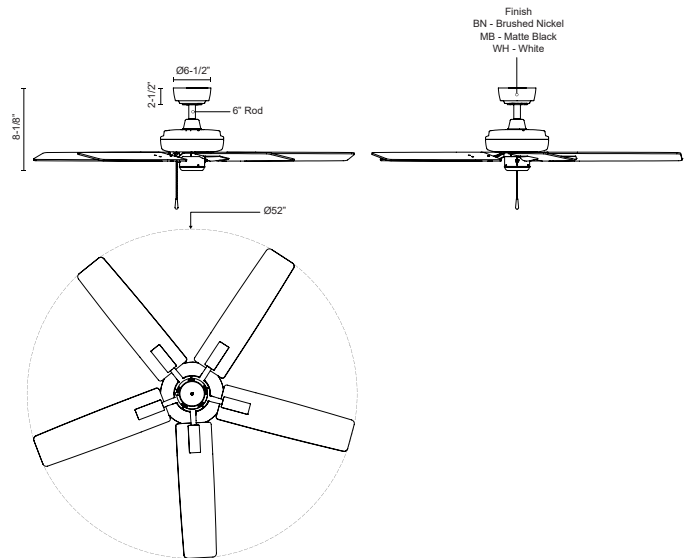

ERIKSON CF78752-NLP

FANS

PROJECT

SPECIFICATION DETAILS

Fixture Dimensions	D52" x H8-1/8"
Max Wattage	65W Motor
Voltage	120V
Rod Length	6" (for different rod length, contact factory)
Minimum Hang Height	14"
Sloped Ceiling Adaptable	Yes, Up to 20 Degrees
Location	Damp
Canopy Dimensions	D6-1/2" x H2-1/2"
Minimum Distance to Floor	84"
Ceiling to Blade Distance	10-1/8"
Blade	5 Blades @ 12 Degree Pitch
Control	Pull Chain
Fan RPM	3 Speed, 50-120rpm
CFM	4165 Max
Airflow Efficiency (CFM/WATT)	85 Max
Estimated Yearly Energy Cost ($)	10
Material	Steel + MDF

* For custom options, consult factory for details.

* For warranty information, please visit www.kuzcolighting.com/warranty

DESCRIPTION

Meet Erikson: A fan collection embodying simplicity and versatility. Its clean design offers reversible blade finishes for a customized look. With options for pull chain or wall switch controls and the choice of including an A19 bulb-based light kit, Erikson ensures both functionality and style tailored to your preferences.

- Pull Chain or Wall Control option
- Reversible Fan Blades
- A19 bulb recommended for light kit fan (BULBS INCLUDED)
- Perfect for bedrooms, living rooms, and more!

KUZCO

CANADA: 19054 28TH AVENUE - SURREY, BC V3Z 6M3

USA: 3035 E. LONE MOUNTAIN ROAD - LAS VEGAS, NV 89081

WWW.KUZCOLIGHTING.COM

COMMENT